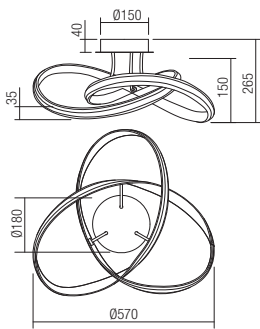

01-1785

- art. **01-1780** Matt White 3000K
- art. **01-1781** Bronze 3000K
- art. **01-1874** Matt White 4000K
- art. **01-1875** Bronze 4000K

- art. **01-1782** Matt White 3000K
- art. **01-1783** Bronze 3000K
- art. **01-1876** Matt White 4000K
- art. **01-1877** Bronze 4000K

- art. **01-1784** Matt White 3000K
- art. **01-1785** Bronze 3000K
- art. **01-1878** Matt White 4000K
- art. **01-1879** Bronze 4000K

Led type	SMD LED 2835 342 pcs x 0,11W	
Power	37W	
Input	220V-240V, 50/60Hz	
Color temperature	3000K	4000K
Lumen source	4803 lm	5043 lm
Lumen system	2978 lm	3127 lm
CRI	80	
Dimmable (3 step)	☉	

CE IP20

Led type	SMD LED 2835 342 pcs x 0,11W	
Power	37W	
Input	220V-240V, 50/60Hz	
Color temperature	3000K	4000K
Lumen source	4803 lm	5043 lm
Lumen system	2978 lm	3127 lm
CRI	80	
Dimmable (3 step)	☉	

CE IP20

Led type	SMD LED 2835 480 pcs x 0,10W	
Power	55W	
Input	220V-240V, 50/60Hz	
Color temperature	3000K	4000K
Lumen source	6882 lm	7266 lm
Lumen system	4267 lm	4480 lm
CRI	80	
Dimmable (3 step)	☉	

CE IP20