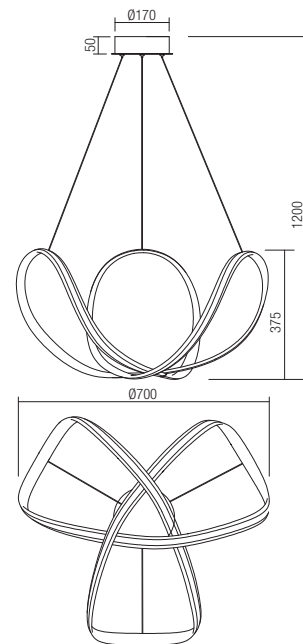

01-1785

- art. **01-1780** Matt White 3000K
- art. **01-1781** Bronze 3000K
- art. **01-1874** Matt White 4000K
- art. **01-1875** Bronze 4000K

- art. **01-1782** Matt White 3000K
- art. **01-1783** Bronze 3000K
- art. **01-1876** Matt White 4000K
- art. **01-1877** Bronze 4000K

- art. **01-1784** Matt White 3000K
- art. **01-1785** Bronze 3000K
- art. **01-1878** Matt White 4000K
- art. **01-1879** Bronze 4000K

Led type	SMD LED 2835 342 pcs x 0,11W	
Power	37W	
Input	220V-240V, 50/60Hz	
Color temperature	3000K	4000K
Lumen source	4803 lm	5043 lm
Lumen system	2978 lm	3127 lm
CRI	80	
Dimmable (3 step)	☉	

CE IP20

Led type	SMD LED 2835 342 pcs x 0,11W	
Power	37W	
Input	220V-240V, 50/60Hz	
Color temperature	3000K	4000K
Lumen source	4803 lm	5043 lm
Lumen system	2978 lm	3127 lm
CRI	80	
Dimmable (3 step)	☉	

CE IP20

Led type	SMD LED 2835 480 pcs x 0,10W	
Power	55W	
Input	220V-240V, 50/60Hz	
Color temperature	3000K	4000K
Lumen source	6882 lm	7266 lm
Lumen system	4267 lm	4480 lm
CRI	80	
Dimmable (3 step)	☉	

CE IP20