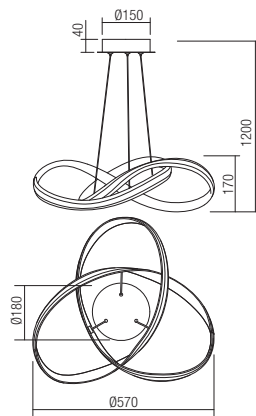

- art. **01-1784** Matt White 3000K
- art. **01-1785** Bronze 3000K
- art. **01-1878** Matt White 4000K
- art. **01-1879** Bronze 4000K

Led type	SMD LED 2835 342 pcs x 0,11W	
Power	37W	
Input	220V-240V, 50/60Hz	
Color temperature	3000K	4000K
Lumen source	4803 lm	5043 lm
Lumen system	2978 lm	3127 lm
CRI	80	
Dimmable (3 step)	☉	

CE IP20

Led type	SMD LED 2835 342 pcs x 0,11W	
Power	37W	
Input	220V-240V, 50/60Hz	
Color temperature	3000K	4000K
Lumen source	4803 lm	5043 lm
Lumen system	2978 lm	3127 lm
CRI	80	
Dimmable (3 step)	☉	

CE IP20

Led type	SMD LED 2835 480 pcs x 0,10W	
Power	55W	
Input	220V-240V, 50/60Hz	
Color temperature	3000K	4000K
Lumen source	6882 lm	7266 lm
Lumen system	4267 lm	4480 lm
CRI	80	
Dimmable (3 step)	☉	

CE IP20