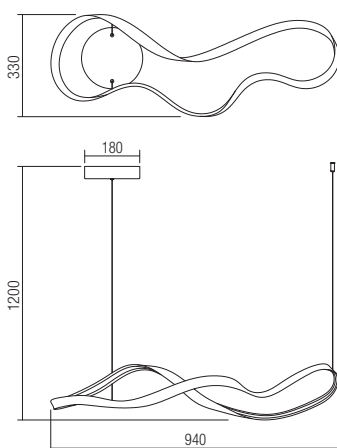

Led type	SMD LED 300 pcs x 0.13W
Power	34,5W
Input	220-240V, 50/60Hz
Color temperature	4000K
Lumen source	4450 lm
Lumen system	2498 lm
CRI	85
Dimmable (3 step)	☒

CE IP20

art. **01-1531** Sand White
art. **01-2092** Sand Black