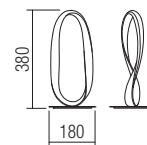

Led type	SMD LED 114 pcs x 0.11W
Power	11,6W
Input	220-240V, 50/60Hz
Color temperature	4000K
Lumen source	1380 lm
Lumen system	808 lm
CRI	85
Dimmable	☒

CE IP20

art. **01-1530** Sand White
art. **01-2091** Sand Black