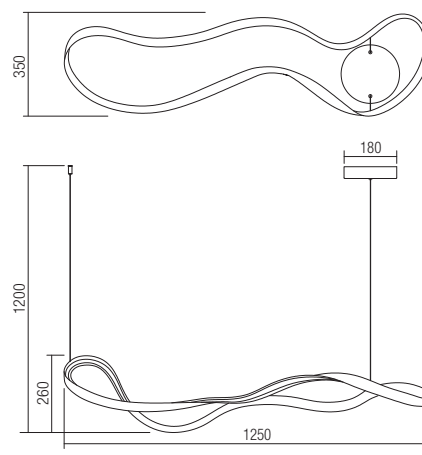

Led type	SMD LED 378 pcs x 0.13W
Power	43W
Input	220-240V, 50/60Hz
Color temperature	4000K
Lumen source	5780 lm
Lumen system	3129 lm
CRI	85
Dimmable (3 step)	☒

CE IP20

art. **01-1532** Sand White
art. **01-2094** Sand Black