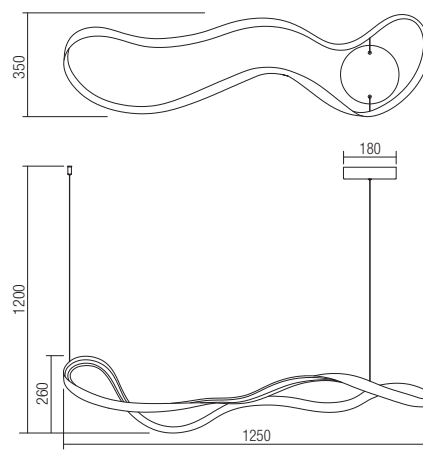

Led type	SMD LED 378 pcs x 0.13W
Power	43W
Input	220-240V, 50/60Hz
Color temperature	3000K
Lumen source	5600 lm
Lumen system	2980 lm
CRI	85
Dimmable (3 step)	☒

CE IP20

art. **01-1417** Sand White
art. **01-2088** Sand Black