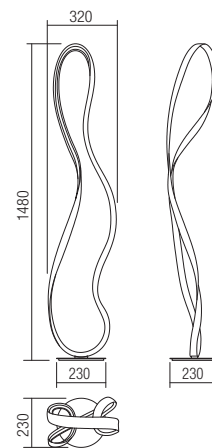

Led type	SMD LED 402 pcs x 0.09W
Power	34,5W
Input	220-240V, 50/60Hz
Color temperature	3000K
Lumen source	3900 lm
Lumen system	2256 lm
CRI	85
Dimmable	☒

CE IP20