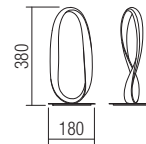

Led type	SMD LED 114 pcs x 0.11W
Power	11,6W
Input	220-240V, 50/60Hz
Color temperature	3000K
Lumen source	1250 lm
Lumen system	762 lm
CRI	85
Dimmable	☒

CE IP20

art. **01-1415** Sand White
art. **01-2085** Sand Black