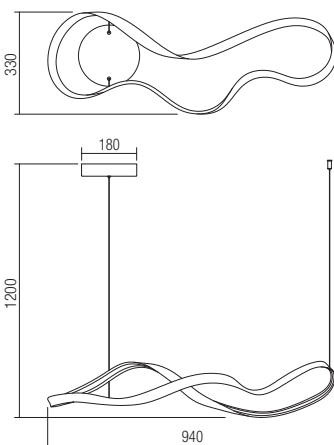

Led type	SMD LED 300 pcs x 0.13W
Power	34,5W
Input	220-240V, 50/60Hz
Color temperature	3000K
Lumen source	4300 lm
Lumen system	2356 lm
CRI	85
Dimmable (3 step)	☒

CE IP20

art. **01-1416** Sand White
art. **01-2086** Sand Black