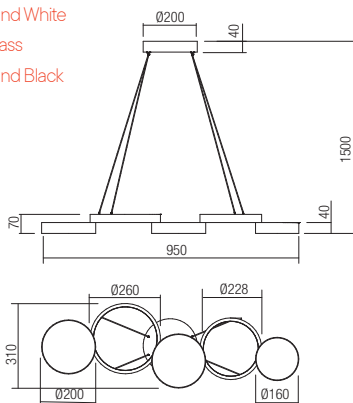

Led type	SMD LED 300 pcs x 0,96W
Power	29W
Input	220-240V, 50/60Hz
Color temperature	3000K
Lumen source	4056 lm
Lumen system	1372 lm
CRI	90
Dimmable (3 step)	☒

CE IP20

Led type	SMD LED 732 pcs x 0,68W
Power	50W
Input	220-240V, 50/60Hz
Color temperature	3000K
Lumen source	7381 lm
Lumen system	3421 lm
CRI	90
Dimmable (3 step)	☒

CE IP20

Led type	SMD LED 828 pcs x 0,78W
Power	65W
Input	220-240V, 50/60Hz
Color temperature	3000K
Lumen source	9393 lm
Lumen system	4137 lm
CRI	90
Dimmable (3 step)	☒

CE IP20

- art. **01-2542** Sand White
- art. **01-2543** Brass
- art. **01-2544** Sand Black