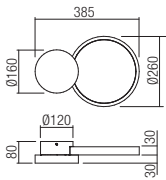

Series of light fixtures for interior equipped with SMD LEDs, structure of aluminum and metal painted in sand white, sand black or with bronze finishing, diffusers of satin white acrylic.

Serie de corpuri de iluminat pentru interior echipate cu LED-uri SMD, structură din aluminiu și metal vopsită alb mat, negru mat sau cu finisaj bronz, dispersoare din acril alb satinat.

Serie di apparecchi per interni equipaggiati con SMD LED, struttura in alluminio e metallo verniciata bianco opaco, nero opaco o con finitura bronzo, diffusori in acrilico satinato bianco.

Серия светильников для интерьера, оснащенных светодиодами SMD, структура из алюминия и металла с покраской в матовый белый цвет, отделка из матового черного или бронзового цвета, рассеиватели из сатинового белого акрила.

Beltéri lámpatestek SMD LED-ekkel, matt fehér, matt fekete vagy bronz bevonatú alumínium- és fémszerkezet, szatén fehér akril diffúzorok.

Серия осветительных тел для интерьера, располагающих с SMD светодиодами, структура из алюминия и металла, боядисана в матово бяло, матово черно или с бронзово покритие, дифузери от бял сатенен акрилен.

Séria interiérových svietidiel vybavená SMD LED diódami, konštrukcia z hliníka a kovu lakovaná v pieskovej bielej, pieskovej čiernej alebo s bronzovou povrchovou úpravou, difúzory zo saténového bieleho akrylu.

- art. **01-2533** Sand White
- art. **01-2534** Brass
- art. **01-2535** Sand Black