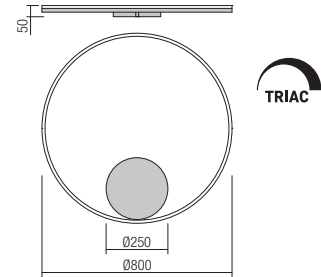

Led type	SMD LED 2835 270 pcs x 0,15W	
Power	40,5W	
Input	220V-240V, 50/60Hz	
Color temperature	3000K	4000K
Lumen source	5193 lm	5460 lm
Lumen system	3568 lm	3755 lm
CRI	80	
Dimmable TRIAC	☉	

- art. **01-1706** Sand White 3000K
- art. **01-1707** Bronze 3000K
- art. **01-1946** Sand Black 3000K
- art. **01-1908** Sand White 4000K
- art. **01-1909** Bronze 4000K
- art. **01-1959** Sand Black 4000K

Led type	SMD LED 2835 360 pcs x 0,15W	
Power	55W	
Input	220V-240V, 50/60Hz	
Color temperature	3000K	4000K
Lumen source	7212 lm	7554 lm
Lumen system	4853 lm	5088 lm
CRI	80	
Dimmable TRIAC	☉