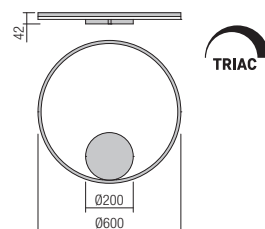

Led type	SMD LED 2835 270 pcs x 0,16W	
Power	44W	
Input	220V-240V, 50/60Hz	
Color temperature	3000K	4000K
Lumen source	5803 lm	6084 lm
Lumen system	3722 lm	3915 lm
CRI	80	
Dimmable TRIAC	☉	

- art. **01-1708** Sand White 3000K
- art. **01-1709** Bronze 3000K
- art. **01-1947** Sand Black 3000K
- art. **01-1910** Sand White 4000K
- art. **01-1911** Bronze 4000K
- art. **01-1960** Sand Black 4000K