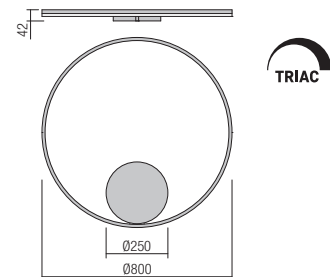

Led type	SMD LED 2835 360 pcs x 0,15W	
Power	54W	
Input	220V-240V, 50/60Hz	
Color temperature	3000K	4000K
Lumen source	6925 lm	7283 lm
Lumen system	4786 lm	5002 lm
CRI	80	
Dimmable TRIAC	☉