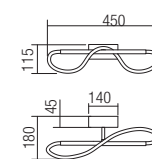

Led type	SMD LED 354 pcs x 0,03W
Power	12W
Input	220-240V, 50/60Hz
Color temperature	3000K
Lumen source	2436 lm
Lumen system	1248 lm
CRI	82
Dimmable (3 step)	☾

CE IP20