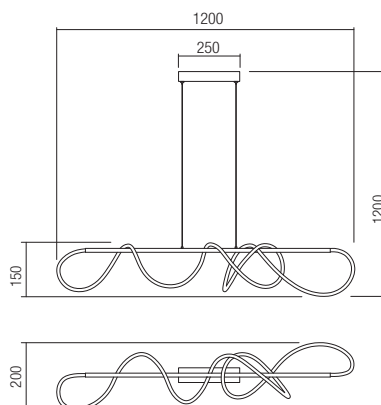

Led type	SMD LED 1296 pcs x 0,03W
Power	40W
Input	220-240V, 50/60Hz
Color temperature	3000K
Lumen source	8160 lm
Lumen system	4080 lm
CRI	82
Dimmable (3 step)	☾

CE IP20

art. 01-2108 Mat Gold
art. 01-2109 Sand Black

Led type	SMD LED 354 pcs x 0,03W
Power	12W
Input	220-240V, 50/60Hz
Color temperature	3000K
Lumen source	2436 lm
Lumen system	1248 lm
CRI	82
Dimmable (3 step)	☾

CE IP20