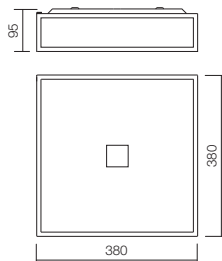

art 01-1238

Led type	SMD LED 2835 140 pcs x 0,2W
Power	28W
Input	220-240V, 50/60Hz
Color temperature	3000K
Lumen source	3024 lm
Lumen system	1960 lm
CRI	85
Not dimmable	⊘

CE IP44

art 01-703