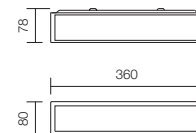

Lampholder	E14
Power	2 x max. 28W
Input	230V, 50Hz

CE IP44