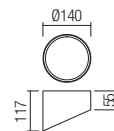

CE IP20

01-1627

art. 01-1627 Mat White  
art. 01-1628 Mat Black

Led type	SMD LED 2835 60 pcs x 0,2W
Power	12W
Input	220V-240V, 50/60Hz
Color temperature	3000K
Lumen source	1500 lm
Lumen system	864 lm
CRI	80
Not dimmable	☒

CE IP20

01-1630

art. 01-1629 Mat White  
art. 01-1630 Mat Black

Led type	SMD LED 2835 90 pcs x 0,2W
Power	18W
Input	220V-240V, 50/60Hz
Color temperature	3000K
Lumen source	1980 lm
Lumen system	1278 lm
CRI	80
Not dimmable	☒