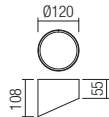

## Technical info

01-1625

art. 01-1625 Mat White  
art. 01-1626 Mat Black

Led type	SMD LED 2835 30 pcs x 0,2W
Power	6W
Input	220V-240V, 50/60Hz
Color temperature	3000K
Lumen source	750 lm
Lumen system	432 lm
CRI	80
Not dimmable	☒

CE IP20

01-1627

art. 01-1627 Mat White  
art. 01-1628 Mat Black

Led type	SMD LED 2835 60 pcs x 0,2W
Power	12W
Input	220V-240V, 50/60Hz
Color temperature	3000K
Lumen source	1500 lm
Lumen system	864 lm
CRI	80
Not dimmable	☒

CE IP20

01-1630

art. 01-1629 Mat White  
art. 01-1630 Mat Black

Led type	SMD LED 2835 90 pcs x 0,2W
Power	18W
Input	220V-240V, 50/60Hz
Color temperature	3000K
Lumen source	1980 lm
Lumen system	1278 lm
CRI	80
Not dimmable	☒