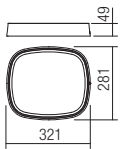

01-1683

Technical info

01-1684

01-1683

art. 01-1683 Sand White
art. 01-1684 Sand Black

Led type	SMD LED 2835 140 pcs x 0,17W
Power	24W
Input	220-240V, 50/60Hz
Color temperature	3000K
Lumen source	2928 lm
Lumen system	2100 lm
CRI	80
Not dimmable	⊘