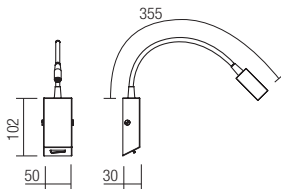

Technical info

01-1193

01-1194

01-1195

-  art. **01-1193 Mat White**
-  art. **01-1194 Mat Black**
-  art. **01-1195 Satin Nickel**

Led type	POWER LED CREE 1 pcs x 3W
Power	3W
Input	220V-240V, 50/60Hz
Color temperature	3000K
Lumen source	315 lm
Lumen system	240 lm
Optic	30°
CRI	80
Not dimmable	