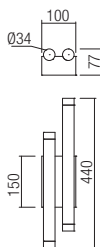

Led type	SMD LED 3014 16 pcs x 4W
Power	64W
Input	220-240V, 50/60Hz
Color temperature	3000K
Lumen source	6912 lm
Lumen system	4352 lm
Optic	-
CRI	80
Not dimmable	☒

CE IP20

- art. 01-2033 Satin gold
- art. 01-2034 Satin copper
- art. 01-2035 Satin Black