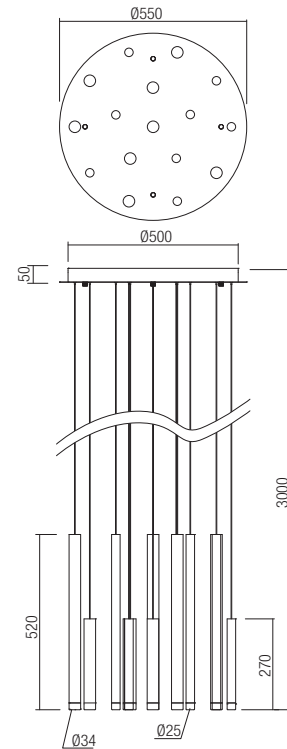

- art. 01-2050 Satin gold
- art. 01-2051 Satin copper
- art. 01-2052 Satin Black
- art. 01-2053 Silver/chrome/copper/brown/black

Led type	SMD LED 3014 8 pcs x 4W
Power	32W
Input	220-240V, 50/60Hz
Color temperature	3000K
Lumen source	3456 lm
Lumen system	2176 lm
Optic	-
CRI	80
Not dimmable	☒

CE IP20

- art. 01-2054 Satin gold
- art. 01-2055 Satin copper
- art. 01-2056 Satin Black
- art. 01-2057 Silver/chrome/copper/brown/black

Led type	SMD LED 3014 14 pcs x 4W
Power	56W
Input	220-240V, 50/60Hz
Color temperature	3000K
Lumen source	6048 lm
Lumen system	3808 lm
Optic	-
CRI	80
Not dimmable	☒

CE IP20

- art. 01-2058 Satin gold
- art. 01-2059 Satin copper
- art. 01-2060 Satin Black
- art. 01-2061 Silver/chrome/copper/brown/black

Led type	SMD LED 3014 16 pcs x 4W
Power	64W
Input	220-240V, 50/60Hz
Color temperature	3000K
Lumen source	6912 lm
Lumen system	4352 lm
Optic	-
CRI	80
Not dimmable	☒

CE IP20

- art. 01-2036 Satin gold
- art. 01-2037 Satin copper
- art. 01-2038 Satin Black

Led type	SMD LED 3014 6 pcs x 4W
Power	24W
Input	220-240V, 50/60Hz
Color temperature	3000K
Lumen source	2592 lm
Lumen system	1632 lm
Optic	-
CRI	80
Not dimmable	☒