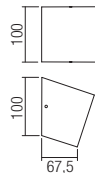

art. 01-1317 Mat White
art. 01-1318 Mat Black

Led type	COB LED BRIDGELUX 1 pc x 6W
Power	6W
Input	220-240V, 50/60Hz
Color temperature	3000K
Lumen source	654 lm
Lumen system	317 lm
Optic	60°
CRI	90
Not dimmable	⊘