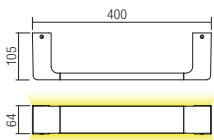

Technical info

art. 01-1319 Mat White
art. 01-1320 Mat Black

Led type	SMD LED 2835 45 pcs x 0,2W
Power	9W
Input	220-240V, 50/60Hz
Color temperature	3000K
Lumen source	1152 lm
Lumen system	617 lm
CRI	90
Not dimmable	⊗

CE IP20

art. 01-1321 Mat White
art. 01-1322 Mat Black

Led type	SMD LED 2835 60 pcs x 0,2W
Power	12W
Input	220-240V, 50/60Hz
Color temperature	3000K
Lumen source	1536 lm
Lumen system	934 lm
CRI	90
Not dimmable	⊗

CE IP20

art. 01-1323 Mat White
art. 01-1324 Mat Black

Led type	SMD LED 2835 90 pcs x 0,2W
Power	18W
Input	220-240V, 50/60Hz
Color temperature	3000K
Lumen source	2304 lm
Lumen system	1302 lm
CRI	90
Not dimmable	⊗