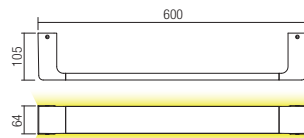

Technical info

art. 01-1319 Mat White
art. 01-1320 Mat Black

Led type	SMD LED 2835 45 pcs x 0,2W
Power	9W
Input	220-240V, 50/60Hz
Color temperature	3000K
Lumen source	1152 lm
Lumen system	617 lm
CRI	90
Not dimmable	⊗

CE IP20

art. 01-1321 Mat White
art. 01-1322 Mat Black

Led type	SMD LED 2835 60 pcs x 0,2W
Power	12W
Input	220-240V, 50/60Hz
Color temperature	3000K
Lumen source	1536 lm
Lumen system	934 lm
CRI	90
Not dimmable	⊗

CE IP20

art. 01-1323 Mat White
art. 01-1324 Mat Black

Led type	SMD LED 2835 90 pcs x 0,2W
Power	18W
Input	220-240V, 50/60Hz
Color temperature	3000K
Lumen source	2304 lm
Lumen system	1302 lm
CRI	90
Not dimmable	⊗