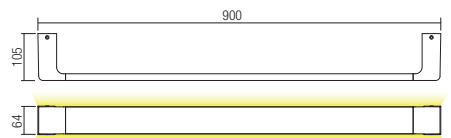

CE IP20

art. 01-1321 Mat White
art. 01-1322 Mat Black

Led type	SMD LED 2835 60 pcs x 0,2W
Power	12W
Input	220-240V, 50/60Hz
Color temperature	3000K
Lumen source	1536 lm
Lumen system	934 lm
CRI	90
Not dimmable	⊗

CE IP20

art. 01-1323 Mat White
art. 01-1324 Mat Black

Led type	SMD LED 2835 90 pcs x 0,2W
Power	18W
Input	220-240V, 50/60Hz
Color temperature	3000K
Lumen source	2304 lm
Lumen system	1302 lm
CRI	90
Not dimmable	⊗