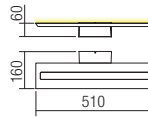

01-1337

Technical info

01-1338

art. 01-1337 Mat White
art. 01-1338 Mat Black

Led type	SMD LED 2835 45 pcs x 0,2W
Power	9W
Input	220-240V, 50/60Hz
Color temperature	3000K
Lumen source	918 lm
Lumen system	692 lm
CRI	90
Not dimmable	☒

CE IP20

01-1339

art. 01-1339 Mat White
art. 01-1340 Mat Black

Led type	SMD LED 2835 60 pcs x 0,2W
Power	12W
Input	220-240V, 50/60Hz
Color temperature	3000K
Lumen source	1260 lm
Lumen system	931 lm
CRI	90
Not dimmable	☒