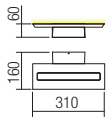

01-1337

Technical info

01-1338

art. 01-1337 Mat White
art. 01-1338 Mat Black

Led type	SMD LED 2835 45 pcs x 0,2W
Power	9W
Input	220-240V, 50/60Hz
Color temperature	3000K
Lumen source	918 lm
Lumen system	692 lm
CRI	90
Not dimmable	☒

CE IP20

01-1339

art. 01-1339 Mat White
art. 01-1340 Mat Black

Led type	SMD LED 2835 60 pcs x 0,2W
Power	12W
Input	220-240V, 50/60Hz
Color temperature	3000K
Lumen source	1260 lm
Lumen system	931 lm
CRI	90
Not dimmable	☒