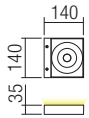

Technical info

art. 01-1325 Mat White
art. 01-1326 Mat Black

01-1326

Led type	COB LED BRIDGELUX 1 pc x 6W
Power	6W
Input	220-240V, 50/60Hz
Color temperature	3000K
Lumen source	648 lm
Lumen system	578 lm
Optic	108°
CRI	90
Not dimmable	☒

CE IP20

art. 01-1327 Mat White
art. 01-1328 Mat Black

01-1327

Led type	COB LED BRIDGELUX 1 pc x 18W
Power	18W
Input	220-240V, 50/60Hz
Color temperature	3000K
Lumen source	1836 lm
Lumen system	1374 lm
Optic	108°
CRI	80
Not dimmable	☒