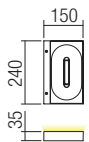

Technical info

art. 01-1325 Mat White
art. 01-1326 Mat Black

01-1326

Led type	COB LED BRIDGELUX 1 pc x 6W
Power	6W
Input	220-240V, 50/60Hz
Color temperature	3000K
Lumen source	648 lm
Lumen system	578 lm
Optic	108°
CRI	90
Not dimmable	☒

CE IP20

art. 01-1327 Mat White
art. 01-1328 Mat Black

01-1327

Led type	COB LED BRIDGELUX 1 pc x 18W
Power	18W
Input	220-240V, 50/60Hz
Color temperature	3000K
Lumen source	1836 lm
Lumen system	1374 lm
Optic	108°
CRI	80
Not dimmable	☒