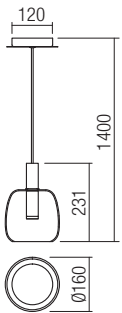

Technical info

art. 01-1819 Mat Gold
art. 01-1820 Mat Black

Led type	COB LED CREE 1 pc x 6,6W
Power	6,6W
Input	220V-240V, 50/60Hz
Color temperature	3000K
Lumen source	693 lm
Lumen system	470 lm
CRI	80
Not dimmable	⊗