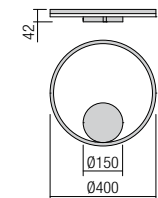

Led type	SMD LED 2835 180 pcs x 0,15W	
Power	28W	
Input	220V-240V, 50/60Hz	
Color temperature	3000K	4000K
Lumen source	2968 lm	3265 lm
Lumen system	2122 lm	2271 lm
CRI	80	
Not dimmable	☒	

CE IP20

- art. 01-1704 Sand White 3000K
- art. 01-1705 Bronze 3000K
- art. 01-1945 Sand Black 3000K
- art. 01-1906 Sand White 4000K
- art. 01-1907 Bronze 4000K
- art. 01-1958 Sand Black 4000K