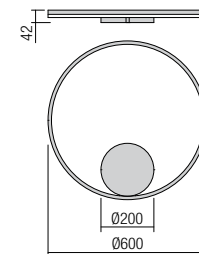

Led type	SMD LED 2835 270 pcs x 0,15W	
Power	42W	
Input	220V-240V, 50/60Hz	
Color temperature	3000K	4000K
Lumen source	4536 lm	4990 lm
Lumen system	3160 lm	3318 lm
CRI	80	
Not dimmable	☒	

CE IP20

- art. 01-1708 Sand White 3000K
- art. 01-1709 Bronze 3000K
- art. 01-1947 Sand Black 3000K
- art. 01-1910 Sand White 4000K
- art. 01-1911 Bronze 4000K
- art. 01-1960 Sand Black 4000K