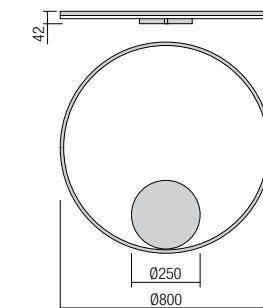

Led type	SMD LED 2835 360 pcs x 0,15W	
Power	55W	
Input	220V-240V, 50/60Hz	
Color temperature	3000K	4000K
Lumen source	6050 lm	6716 lm
Lumen system	4065 lm	4309 lm
CRI	80	
Not dimmable	☒	

CE IP20