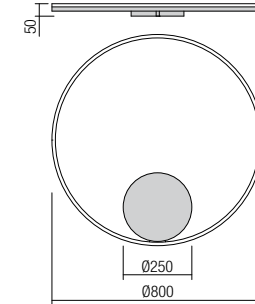

Led type	SMD LED 2835 360 pcs x 0,15W	
Power	55W	
Input	220V-240V, 50/60Hz	
Color temperature	3000K	4000K
Lumen source	6050 lm	6716 lm
Lumen system	4065 lm	4309 lm
CRI	80	
Not dimmable	☒	

CE IP20