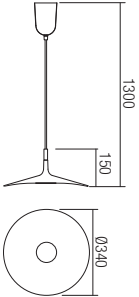

## Technical info

art. 01-1405 MatWhite  
art. 01-1406 Matgun metal

Led type	SMD LED 5730 14 pcs x 0,5W
Power	7W
Input	220-240V, 50/60Hz
Color temperature	3000K
Lumen source	714 lm
Lumen system	510 lm
CRI	80
Not dimmable	⊗

CE IP20

art. 01-1616 MatWhite  
art. 01-1617 Matgun metal

Led type	SMD LED 5730 24 pcs x 0,5W
Power	12W
Input	220-240V, 50/60Hz
Color temperature	3000K
Lumen source	1200 lm
Lumen system	840 lm
CRI	80
Not dimmable	⊗