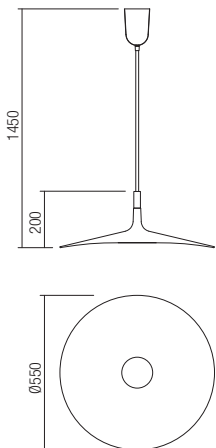

## Technical info

art. 01-1405 MatWhite  
art. 01-1406 Matgun metal

Led type	SMD LED 5730 14 pcs x 0,5W
Power	7W
Input	220-240V, 50/60Hz
Color temperature	3000K
Lumen source	714 lm
Lumen system	510 lm
CRI	80
Not dimmable	⊗

CE IP20

art. 01-1616 MatWhite  
art. 01-1617 Matgun metal

Led type	SMD LED 5730 24 pcs x 0,5W
Power	12W
Input	220-240V, 50/60Hz
Color temperature	3000K
Lumen source	1200 lm
Lumen system	840 lm
CRI	80
Not dimmable	⊗