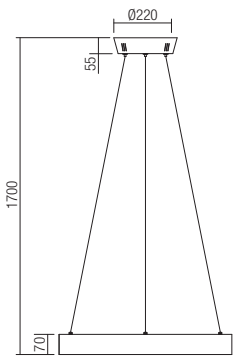

art. 01-672 Sand White
art. 01-824 Sand Black

Led type	SMD LED 420 pcs x 0.11W
Power	48W
Input	220-240V, 50/60Hz
Color temperature	3000K
Lumen source	5040 lm
Lumen system	2256 lm
CRI	80
Not dimmable	⊗

01-824