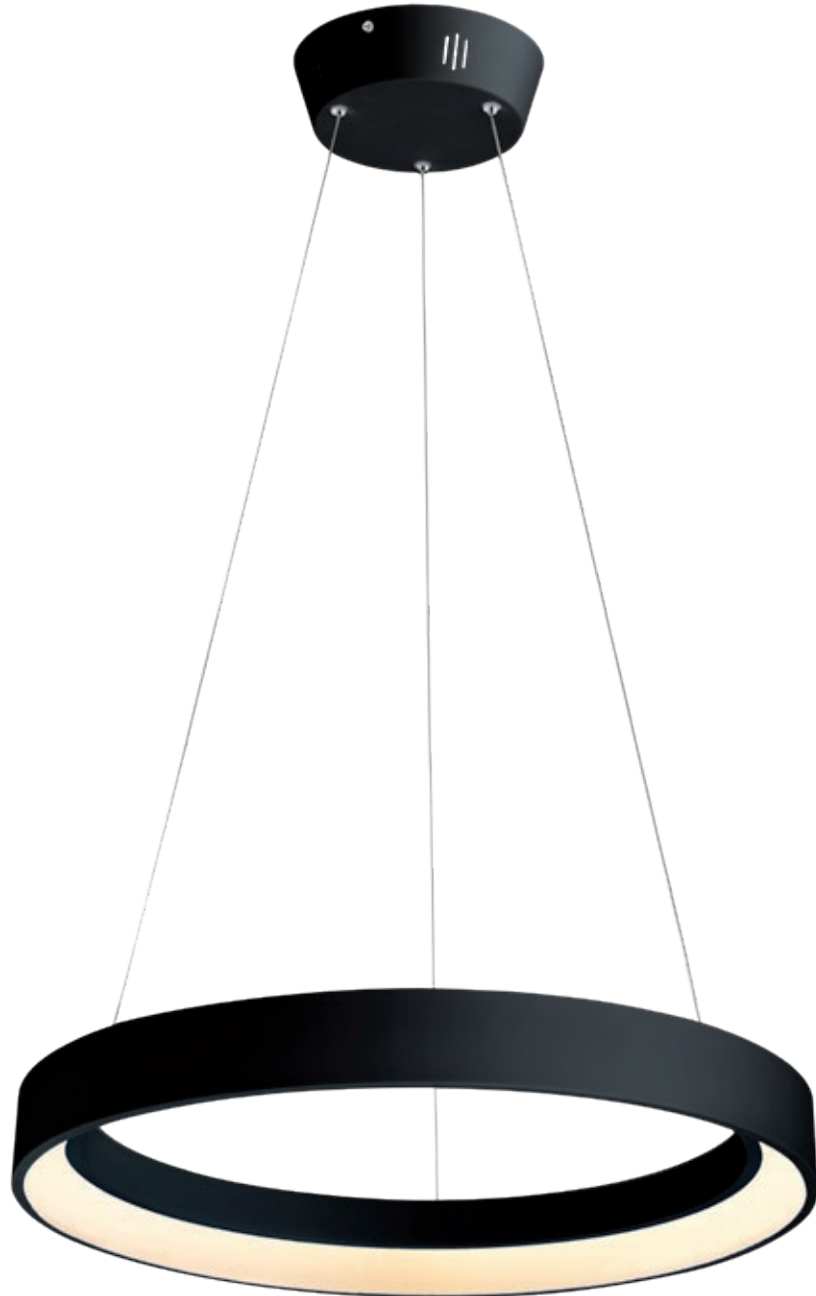

art. 01-672 Sand White
art. 01-824 Sand Black

Led type	SMD LED 420 pcs x 0.11W
Power	48W
Input	220-240V, 50/60Hz
Color temperature	3000K
Lumen source	5040 lm
Lumen system	2256 lm
CRI	80
Not dimmable	⊗

01-824

CE IP20