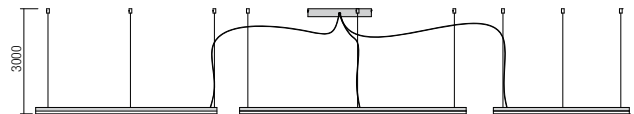

Orbit Suspensions

Double circle

Ø100+Ø60cm

Triple circle

Ø100+Ø80+Ø60cm

- art. 01-1720 Sand White 3000K
- art. 01-1721 Bronze 3000K
- art. 01-1953 Sand Black 3000K
- art. 01-1922 Sand White 4000K
- art. 01-1923 Bronze 4000K
- art. 01-1966 Sand Black 4000K

- art. 01-1722 Sand White 3000K
- art. 01-1723 Bronze 3000K
- art. 01-1954 Sand Black 3000K
- art. 01-1924 Sand White 4000K
- art. 01-1925 Bronze 4000K
- art. 01-1967 Sand Black 4000K

Led type	SMD LED 2835 270 pcs x 0,15W + 456 pcs x 0,14W	
Power	42W+66W	
Input	220V-240V, 50/60Hz	
Color temperature	3000K	4000K
Lumen source	11664 lm	12974 lm
Lumen system	8442 lm	8949 lm
CRI	80	
Not dimmable	☒	