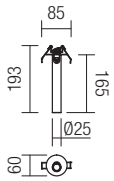

art. 01-1216 Sand White
art. 01-1217 Sand Black

art. 01-1218 Sand White
art. 01-1219 Sand Black

Led type	SMD Bridgelux, 1 pcs x 7W
Power	7W
Input	220V-240V, 50/60Hz
Color temperature	3000K
Lumen source	675 lm
Lumen system	390 lm
Optic	18°
CRI	90
Not dimmable	

CE IP20

Led type	SMD Bridgelux, 1 pcs x 7W
Power	7W
Input	220V-240V, 50/60Hz
Color temperature	3000K
Lumen source	675 lm
Lumen system	390 lm
Optic	18°
CRI	90
Not dimmable	

CE IP20