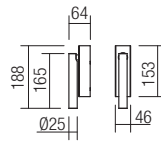

art. 01-1216 Sand White
art. 01-1217 Sand Black

art. 01-1218 Sand White
art. 01-1219 Sand Black

Led type	SMD Bridgelux, 1 pcs x 7W
Power	7W
Input	220V-240V, 50/60Hz
Color temperature	3000K
Lumen source	675 lm
Lumen system	390 lm
Optic	18°
CRI	90
Not dimmable	

CE IP20

Led type	SMD Bridgelux, 1 pcs x 7W
Power	7W
Input	220V-240V, 50/60Hz
Color temperature	3000K
Lumen source	675 lm
Lumen system	390 lm
Optic	18°
CRI	90
Not dimmable	

CE IP20