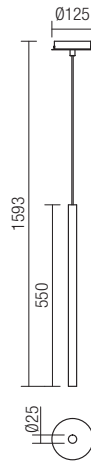

Technical info

- art. 01-1220 Sand White
- art. 01-1221 Sand Black
- art. 01-2365 Sand Coffee
- art. 01-2360 Rose Gold
- art. 01-2359 Brush Brass

- art. 01-1222 Sand White
- art. 01-1223 Sand Black
- art. 01-2366 Sand Coffee
- art. 01-2362 Rose Gold
- art. 01-2361 Brush Brass

- art. 01-1224 Sand White
- art. 01-1225 Sand Black
- art. 01-2367 Sand Coffee
- art. 01-2364 Rose Gold
- art. 01-2363 Brush Brass

Led type	SMD Bridgelux, 1 pcs x 7W
Power	7W
Input	220V-240V, 50/60Hz
Color temperature	3000K
Lumen source	675 lm
Lumen system	390 lm
Optic	18°
CRI	90
Not dimmable	

CE IP20

Samples of composition/Exemple de combinații/Esempi di composizione

Multiple pendants must be installed with one of the canopy options listed on pages 709/711.
Variante multiple de suspensii pot fi asamblate cu ajutorul bazelor optionale prezentate la paginile 709/711.
Suspensioni multiple possono essere installate sui rosoni presenti alle pagine 709/711.