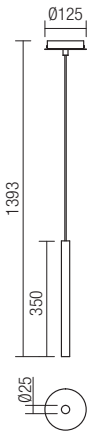

Technical info

- art. 01-1220 Sand White
- art. 01-1221 Sand Black
- art. 01-2365 Sand Coffee
- art. 01-2360 Rose Gold
- art. 01-2359 Brush Brass

- art. 01-1222 Sand White
- art. 01-1223 Sand Black
- art. 01-2366 Sand Coffee
- art. 01-2362 Rose Gold
- art. 01-2361 Brush Brass

- art. 01-1224 Sand White
- art. 01-1225 Sand Black
- art. 01-2367 Sand Coffee
- art. 01-2364 Rose Gold
- art. 01-2363 Brush Brass

Led type	SMD Bridgelux, 1 pcs x 7W
Power	7W
Input	220V-240V, 50/60Hz
Color temperature	3000K
Lumen source	675 lm
Lumen system	390 lm
Optic	18°
CRI	90
Not dimmable	

CE IP20

Led type	SMD Bridgelux, 1 pcs x 7W
Power	7W
Input	220V-240V, 50/60Hz
Color temperature	3000K
Lumen source	675 lm
Lumen system	390 lm
Optic	18°
CRI	90
Not dimmable	

CE IP20

Led type	SMD Bridgelux, 1 pcs x 7W
Power	7W
Input	220V-240V, 50/60Hz
Color temperature	3000K
Lumen source	675 lm
Lumen system	390 lm
Optic	18°
CRI	90
Not dimmable	

CE IP20

Samples of composition/Exemple de combinații/Esempi di composizione

Multiple pendants must be installed with one of the canopy options listed on pages 709/711.
Variante multiple de suspensii pot fi asamblate cu ajutorul bazelor optionale prezentate la paginile 709/711.
Suspensioni multiple possono essere installate sui rosoni presenti alle pagine 709/711.