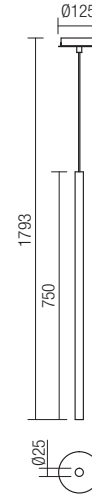

Technical info

- art. 01-1220 Sand White
- art. 01-1221 Sand Black
- art. 01-2365 Sand Coffee
- art. 01-2360 Rose Gold
- art. 01-2359 Brush Brass

- art. 01-1222 Sand White
- art. 01-1223 Sand Black
- art. 01-2366 Sand Coffee
- art. 01-2362 Rose Gold
- art. 01-2361 Brush Brass

- art. 01-1224 Sand White
- art. 01-1225 Sand Black
- art. 01-2367 Sand Coffee
- art. 01-2364 Rose Gold
- art. 01-2363 Brush Brass

Led type	SMD Bridgelux, 1 pcs x 7W
Power	7W
Input	220V-240V, 50/60Hz
Color temperature	3000K
Lumen source	675 lm
Lumen system	390 lm
Optic	18°
CRI	90
Not dimmable	

CE IP20

Led type	SMD Bridgelux, 1 pcs x 7W
Power	7W
Input	220V-240V, 50/60Hz
Color temperature	3000K
Lumen source	675 lm
Lumen system	390 lm
Optic	18°
CRI	90
Not dimmable	

CE IP20

Led type	SMD Bridgelux, 1 pcs x 7W
Power	7W
Input	220V-240V, 50/60Hz
Color temperature	3000K
Lumen source	675 lm
Lumen system	390 lm
Optic	18°
CRI	90
Not dimmable	

CE IP20

Samples of composition/Exemple de combinații/Esempi di composizione

Multiple pendants must be installed with one of the canopy options listed on pages 709/711.
Variante multiple de suspensii pot fi asamblate cu ajutorul bazelor optionale prezentate la paginile 709/711.
Suspensioni multiple possono essere installate sui rosoni presenti alle pagine 709/711.