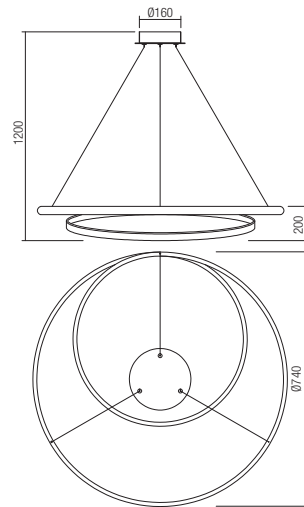

- art. 01-1793 Mat White 3000K
- art. 01-1794 Bronze 3000K
- art. 01-1888 Mat White 4000K
- art. 01-1889 Bronze 4000K

Led type	SMD LED 2835 336 pcs x 0,089W	
Power	30W	
Input	220V-240V, 50/60Hz	
Color temperature	3000K	4000K
Lumen source	3300 lm	3498 lm
Lumen system	2490 lm	2619 lm
CRI	80	
Dimmable (3 step)	☉	

CE IP20

- art. 01-1795 Mat White 3000K
- art. 01-1796 Bronze 3000K
- art. 01-1890 Mat White 4000K
- art. 01-1891 Bronze 4000K

Led type	SMD LED 2835 456 pcs x 0,087W	
Power	40W	
Input	220V-240V, 50/60Hz	
Color temperature	3000K	4000K
Lumen source	4400 lm	4672 lm
Lumen system	3360 lm	3541 lm
CRI	80	
Dimmable (3 step)	☉	

CE IP20

- art. 01-1880 Mat White 3000K
- art. 01-1881 Bronze 3000K
- art. 01-1892 Mat White 4000K
- art. 01-1893 Bronze 4000K

Led type	SMD LED 2835 768 pcs x 0,09W	
Power	70W	
Input	220V-240V, 50/60Hz	
Color temperature	3000K	4000K
Lumen source	7430 lm	7912 lm
Lumen system	5052 lm	5299 lm
CRI	80	
Dimmable (3 step)	☉	