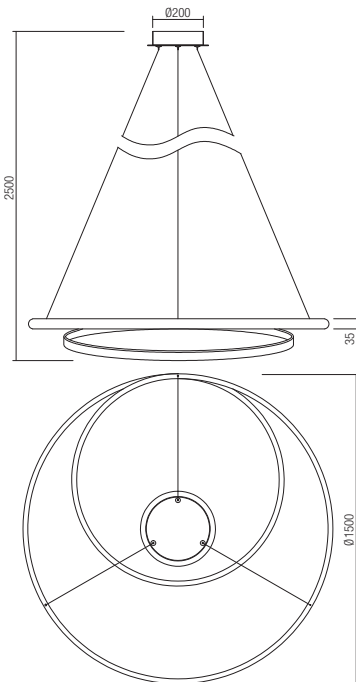

CE IP20

- art. 01-1880 Mat White 3000K
- art. 01-1881 Bronze 3000K
- art. 01-1892 Mat White 4000K
- art. 01-1893 Bronze 4000K

Led type	SMD LED 2835 768 pcs x 0,09W	
Power	70W	
Input	220V-240V, 50/60Hz	
Color temperature	3000K	4000K
Lumen source	7430 lm	7912 lm
Lumen system	5052 lm	5299 lm
CRI	80	
Dimmable (3 step)	☉	

CE IP20

- art. 01-1882 Mat White 3000K
- art. 01-1883 Bronze 3000K
- art. 01-1894 Mat White 4000K
- art. 01-1895 Bronze 4000K

Led type	SMD LED 2835 1008 pcs x 0,09W	
Power	90W	
Input	220V-240V, 50/60Hz	
Color temperature	3000K	4000K
Lumen source	9680 lm	10289 lm
Lumen system	6292 lm	6594 lm
CRI	80	
Dimmable (3 step)	☉	