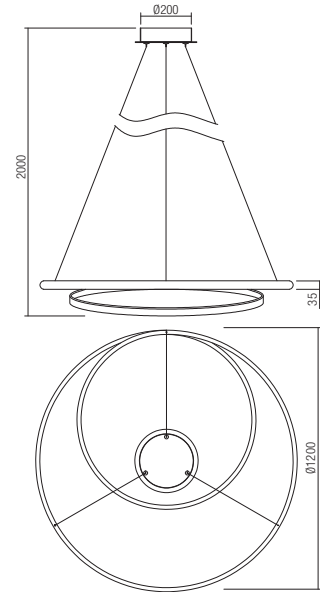

- art. 01-1793 Mat White 3000K
- art. 01-1794 Bronze 3000K
- art. 01-1888 Mat White 4000K
- art. 01-1889 Bronze 4000K

Led type	SMD LED 2835 336 pcs x 0,089W	
Power	30W	
Input	220V-240V, 50/60Hz	
Color temperature	3000K	4000K
Lumen source	3300 lm	3498 lm
Lumen system	2490 lm	2619 lm
CRI	80	
Dimmable (3 step)	☉	

CE IP20

- art. 01-1795 Mat White 3000K
- art. 01-1796 Bronze 3000K
- art. 01-1890 Mat White 4000K
- art. 01-1891 Bronze 4000K

Led type	SMD LED 2835 456 pcs x 0,087W	
Power	40W	
Input	220V-240V, 50/60Hz	
Color temperature	3000K	4000K
Lumen source	4400 lm	4672 lm
Lumen system	3360 lm	3541 lm
CRI	80	
Dimmable (3 step)	☉	

CE IP20

- art. 01-1880 Mat White 3000K
- art. 01-1881 Bronze 3000K
- art. 01-1892 Mat White 4000K
- art. 01-1893 Bronze 4000K

Led type	SMD LED 2835 768 pcs x 0,09W	
Power	70W	
Input	220V-240V, 50/60Hz	
Color temperature	3000K	4000K
Lumen source	7430 lm	7912 lm
Lumen system	5052 lm	5299 lm
CRI	80	
Dimmable (3 step)	☉	

CE IP20

- art. 01-1882 Mat White 3000K
- art. 01-1883 Bronze 3000K
- art. 01-1894 Mat White 4000K
- art. 01-1895 Bronze 4000K

Led type	SMD LED 2835 1008 pcs x 0,09W	
Power	90W	
Input	220V-240V, 50/60Hz	
Color temperature	3000K	4000K
Lumen source	9680 lm	10289 lm
Lumen system	6292 lm	6594 lm
CRI	80	
Dimmable (3 step)	☉	