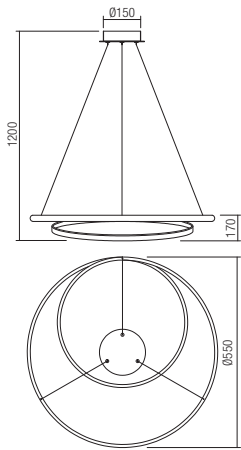

- art. 01-1793 Mat White 3000K
- art. 01-1794 Bronze 3000K
- art. 01-1888 Mat White 4000K
- art. 01-1889 Bronze 4000K

Led type	SMD LED 2835 336 pcs x 0,089W	
Power	30W	
Input	220V-240V, 50/60Hz	
Color temperature	3000K	4000K
Lumen source	3300 lm	3498 lm
Lumen system	2490 lm	2619 lm
CRI	80	
Dimmable (3 step)	☉	

CE IP20

- art. 01-1795 Mat White 3000K
- art. 01-1796 Bronze 3000K
- art. 01-1890 Mat White 4000K
- art. 01-1891 Bronze 4000K

Led type	SMD LED 2835 456 pcs x 0,087W	
Power	40W	
Input	220V-240V, 50/60Hz	
Color temperature	3000K	4000K
Lumen source	4400 lm	4672 lm
Lumen system	3360 lm	3541 lm
CRI	80	
Dimmable (3 step)	☉	

CE IP20

- art. 01-1880 Mat White 3000K
- art. 01-1881 Bronze 3000K
- art. 01-1892 Mat White 4000K
- art. 01-1893 Bronze 4000K

Led type	SMD LED 2835 768 pcs x 0,09W	
Power	70W	
Input	220V-240V, 50/60Hz	
Color temperature	3000K	4000K
Lumen source	7430 lm	7912 lm
Lumen system	5052 lm	5299 lm
CRI	80	
Dimmable (3 step)	☉	

CE IP20

- art. 01-1882 Mat White 3000K
- art. 01-1883 Bronze 3000K
- art. 01-1894 Mat White 4000K
- art. 01-1895 Bronze 4000K

Led type	SMD LED 2835 1008 pcs x 0,09W	
Power	90W	
Input	220V-240V, 50/60Hz	
Color temperature	3000K	4000K
Lumen source	9680 lm	10289 lm
Lumen system	6292 lm	6594 lm
CRI	80	
Dimmable (3 step)	☉	