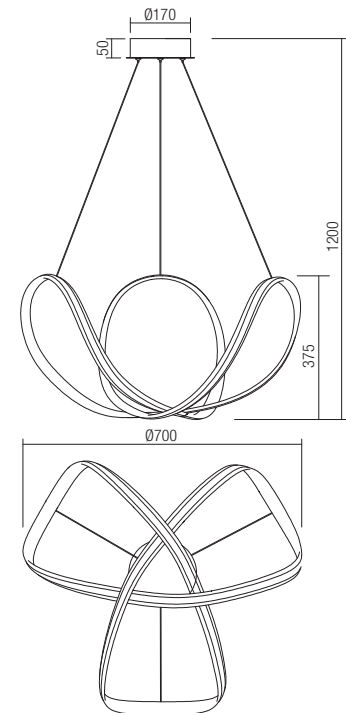

## Technical info

- art. 01-1780 Mat White 3000K
- art. 01-1781 Bronze 3000K
- art. 01-1874 Mat White 4000K
- art. 01-1875 Bronze 4000K

- art. 01-1782 Mat White 3000K
- art. 01-1783 Bronze 3000K
- art. 01-1876 Mat White 4000K
- art. 01-1877 Bronze 4000K

- art. 01-1784 Mat White 3000K
- art. 01-1785 Bronze 3000K
- art. 01-1878 Mat White 4000K
- art. 01-1879 Bronze 4000K

Led type	SMD LED 2835 342 pcs x 0,11W	
Power	40W	
Input	220V-240V, 50/60Hz	
Color temperature	3000K	4000K
Lumen source	4400 lm	4664 lm
Lumen system	3320 lm	3506 lm
CRI	80	
Dimmable (3 step)	☉	