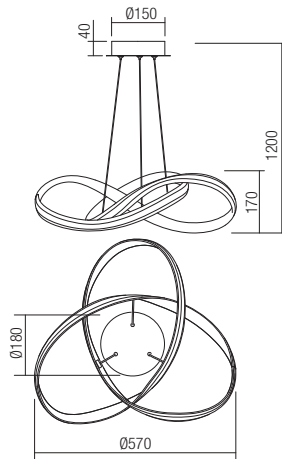

- art. 01-1784 Mat White 3000K
- art. 01-1785 Bronze 3000K
- art. 01-1878 Mat White 4000K
- art. 01-1879 Bronze 4000K

Led type	SMD LED 2835 342 pcs x 0,11W	
Power	40W	
Input	220V-240V, 50/60Hz	
Color temperature	3000K	4000K
Lumen source	4400 lm	4664 lm
Lumen system	3320 lm	3506 lm
CRI	80	
Dimmable (3 step)	☉	

Led type	SMD LED 2835 342 pcs x 0,11W	
Power	40W	
Input	220V-240V, 50/60Hz	
Color temperature	3000K	4000K
Lumen source	4400 lm	4664 lm
Lumen system	3320 lm	3506 lm
CRI	80	
Dimmable (3 step)	☉	

Led type	SMD LED 2835 480 pcs x 0,10W	
Power	50W	
Input	220V-240V, 50/60Hz	
Color temperature	3000K	4000K
Lumen source	5500 lm	5830 lm
Lumen system	4150 lm	4370 lm
CRI	80	
Dimmable (3 step)	☉	