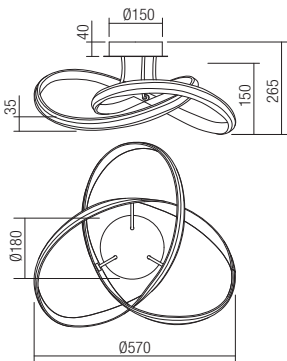

- art. 01-1784 Mat White 3000K
- art. 01-1785 Bronze 3000K
- art. 01-1878 Mat White 4000K
- art. 01-1879 Bronze 4000K

Led type	SMD LED 2835 342 pcs x 0,11W	
Power	40W	
Input	220V-240V, 50/60Hz	
Color temperature	3000K	4000K
Lumen source	4400 lm	4664 lm
Lumen system	3320 lm	3506 lm
CRI	80	
Dimmable (3 step)	☉	

Led type	SMD LED 2835 342 pcs x 0,11W	
Power	40W	
Input	220V-240V, 50/60Hz	
Color temperature	3000K	4000K
Lumen source	4400 lm	4664 lm
Lumen system	3320 lm	3506 lm
CRI	80	
Dimmable (3 step)	☉	

Led type	SMD LED 2835 480 pcs x 0,10W	
Power	50W	
Input	220V-240V, 50/60Hz	
Color temperature	3000K	4000K
Lumen source	5500 lm	5830 lm
Lumen system	4150 lm	4370 lm
CRI	80	
Dimmable (3 step)	☉	