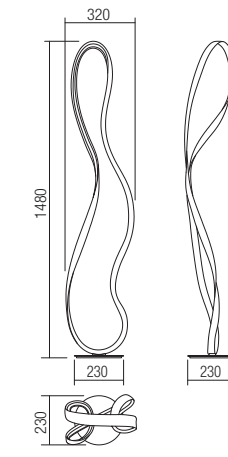

Led type	SMD LED 378 pcs x 0.13W
Power	50W
Input	220-240V, 50/60Hz
Color temperature	4000K
Lumen source	5832 lm
Lumen system	3129 lm
CRI	85
Dimmable (3 step)	☑

CE IP20

art. 01-1532 Sand White
art. 01-2094 Sand Black