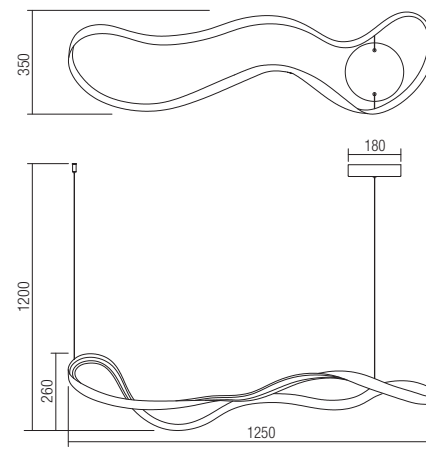

Led type	SMD LED 378 pcs x 0.13W
Power	50W
Input	220-240V, 50/60Hz
Color temperature	4000K
Lumen source	5832 lm
Lumen system	3129 lm
CRI	85
Dimmable (3 step)	☑

CE IP20

art. 01-1532 Sand White
art. 01-2094 Sand Black