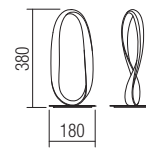

Led type	SMD LED 114 pcs x 0.11W
Power	12W
Input	220-240V, 50/60Hz
Color temperature	4000K
Lumen source	1452 lm
Lumen system	808 lm
CRI	85
Dimmable	☑

CE IP20

art. 01-1530 Sand White
art. 01-2091 Sand Black