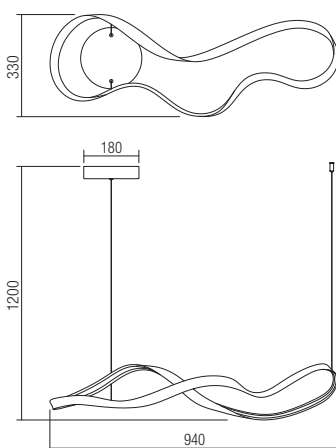

Led type	SMD LED 300 pcs x 0.13W
Power	40W
Input	220-240V, 50/60Hz
Color temperature	4000K
Lumen source	4928 lm
Lumen system	2498 lm
CRI	85
Dimmable (3 step)	☑

CE IP20

art. 01-1531 Sand White
art. 01-2092 Sand Black