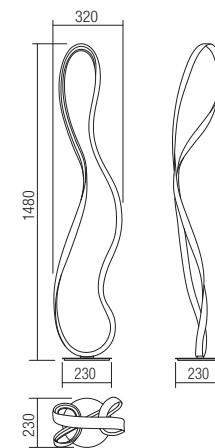

Led type	SMD LED 402 pcs x 0.09W
Power	35W
Input	220-240V, 50/60Hz
Color temperature	3000K
Lumen source	3815 lm
Lumen system	2256 lm
CRI	85
Dimmable	☒

CE IP20