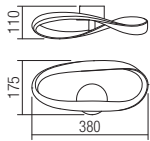

Nubo

Technical info

3000K

art. 01-1413 Sand White
art. 01-2083 Sand Black

Led type	SMD LED 114 pcs x 0.11W
Power	12W
Input	220-240V, 50/60Hz
Color temperature	3000K
Lumen source	1320 lm
Lumen system	762 lm
CRI	85
Not dimmable	☐

CE IP20

art. 01-1414 Sand White
art. 01-2084 Sand Black