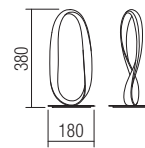

Led type	SMD LED 114 pcs x 0.11W
Power	12W
Input	220-240V, 50/60Hz
Color temperature	3000K
Lumen source	1320 lm
Lumen system	762 lm
CRI	85
Dimmable	☒

CE IP20

art. 01-1415 Sand White
art. 01-2085 Sand Black