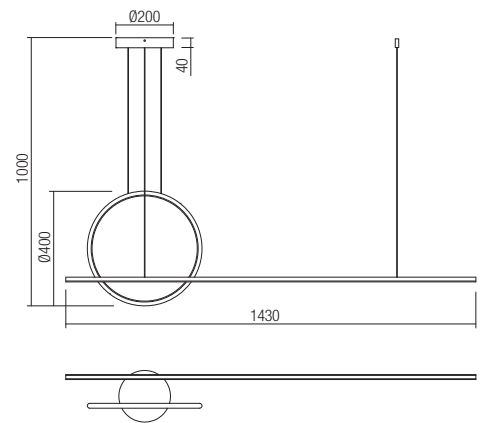

Led type	SMD LED 2835 468 pcs x 0,15W	
Power	66W	
Input	220V-240V, 50/60Hz	
Color temperature	3000K	4000K
Lumen source	6864 lm	7275 lm
Lumen system	5016 lm	5286 lm
CRI	80	
Dimmable (3 step)	☉	

CE IP20

Led type	SMD LED 2835 323 pcs x 0,15W	
Power	49W	
Input	220V-240V, 50/60Hz	
Color temperature	3000K	4000K
Lumen source	5145 lm	5453 lm
Lumen system	3724 lm	3928 lm
CRI	80	
Dimmable (3 step)	☉	