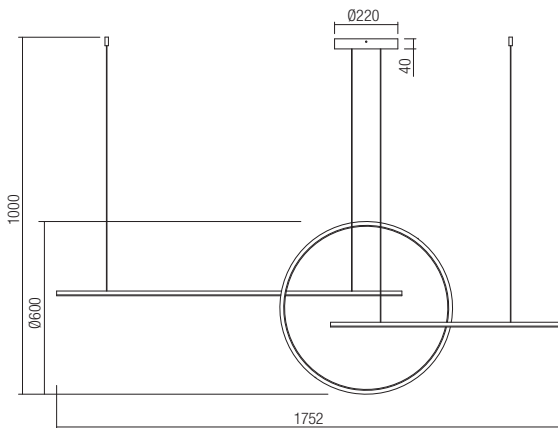

Led type	SMD LED 2835 468 pcs x 0,15W	
Power	66W	
Input	220V-240V, 50/60Hz	
Color temperature	3000K	4000K
Lumen source	6864 lm	7275 lm
Lumen system	5016 lm	5286 lm
CRI	80	
Dimmable (3 step)	☉	

CE IP20

Led type	SMD LED 2835 323 pcs x 0,15W	
Power	49W	
Input	220V-240V, 50/60Hz	
Color temperature	3000K	4000K
Lumen source	5145 lm	5453 lm
Lumen system	3724 lm	3928 lm
CRI	80	
Dimmable (3 step)	☉	