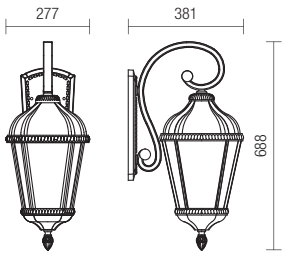

Type	Code	Power	Socket	Input voltage	Input frequency
	9658	1 x max. 70W	E27	230V	50Hz

Photometry