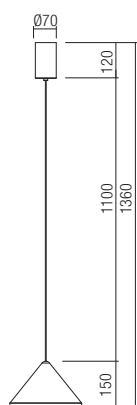

01-1984

Technical info

01-2350

art. 01-1750 Sand White
art. 01-1751 Sand Coffee
art. 01-1752 Sand Black
art. 01-2350 Rose Gold
art. 01-2349 Brush Brass

Led type	SMD LED 5050 BRIDGELUX 1 pc x 7W
Power	7W
Input	220V-240V, 50/60Hz
Color temperature	3000K
Lumen source	720 lm
Lumen system	396 lm
Optic	18°
CRI	90
Not dimmable	