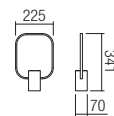

01-1226

Led type	EDISON SMD LED 2835 180 pcs x 0,12W
Power	21W
Input	220-240V, 50/60Hz
Color temperature	3000K
Lumen source	1730 lm
Lumen system	1170 lm
CRI	85
Dimmable (3 step)	☑

CE IP20

art. 01-1505 **Mat White**
art. 01-1506 **Mat Black**