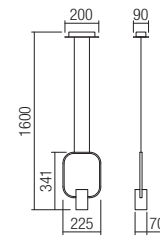

Led type	EDISON SMD LED 2835 96 pcs x 0,12W + 30 pcs x 0,2W
Power	12W + 1 x 6W
Input	220-240V, 50/60Hz
Color temperature	3000K
Lumen source	1980 lm
Lumen system	1170 lm
CRI	85
Not dimmable	⊗

CE IP20