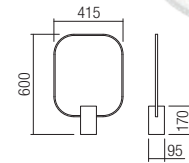

01-1504

Technical info

art. 01-1226 **Mat White**
art. 01-1227 **Mat Black**

01-1226

Led type	EDISON SMD LED 2835 180 pcs x 0,12W
Power	21W
Input	220-240V, 50/60Hz
Color temperature	3000K
Lumen source	1730 lm
Lumen system	1170 lm
CRI	85
Dimmable (3 step)	☑