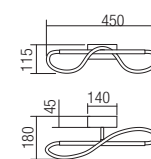

Led type	SMD LED 354 pcs x 0,03W
Power	12W
Input	220-240V, 50/60Hz
Color temperature	3000K
Lumen source	2436 lm
Lumen system	1248 lm
CRI	82
Dimmable (3 step)	☾

CE IP20