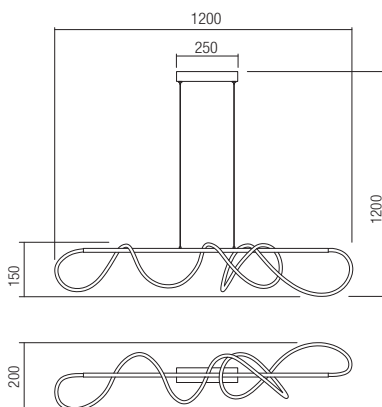

Led type	SMD LED 1296 pcs x 0,03W
Power	40W
Input	220-240V, 50/60Hz
Color temperature	3000K
Lumen source	8160 lm
Lumen system	4080 lm
CRI	82
Dimmable (3 step)	☾

CE IP20

art. 01-2108 Mat Gold
art. 01-2109 Sand Black

Led type	SMD LED 354 pcs x 0,03W
Power	12W
Input	220-240V, 50/60Hz
Color temperature	3000K
Lumen source	2436 lm
Lumen system	1248 lm
CRI	82
Dimmable (3 step)	☾

CE IP20