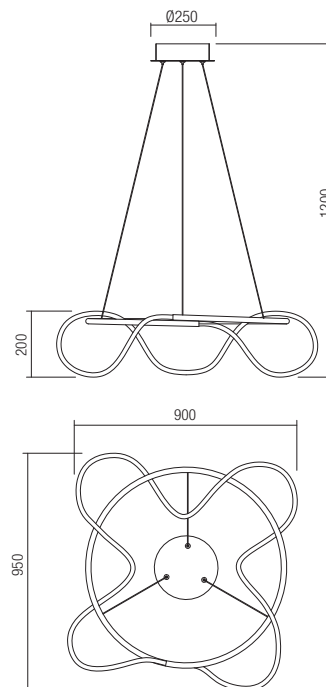

Led type	SMD LED 1296 pcs x 0,03W
Power	40W
Input	220-240V, 50/60Hz
Color temperature	3000K
Lumen source	8160 lm
Lumen system	4080 lm
CRI	82
Dimmable (3 step)	☾

CE IP20

art. 01-2112 Mat Gold
art. 01-2113 Sand Black

Led type	SMD LED 1680 pc x 0,03W
Power	60W
Input	220-240V, 50/60Hz
Color temperature	3000K
Lumen source	12180 lm
Lumen system	6180 lm
CRI	82
Dimmable (3 step)	☾

CE IP20

art. 01-2114 Mat Gold
art. 01-2115 Sand Black