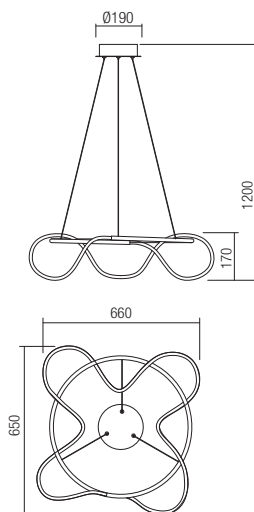

art. 01-2110 Mat Gold
art. 01-2111 Sand Black

Led type	SMD LED 1296 pcs x 0,03W
Power	40W
Input	220-240V, 50/60Hz
Color temperature	3000K
Lumen source	8160 lm
Lumen system	4080 lm
CRI	82
Dimmable (3 step)	☾