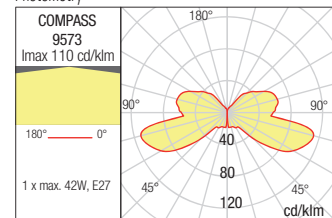

Dimension

Photometry

IP35

391

BOLLARD • STĂLPĂȘOR

Type	Code	Power	Socket	Input voltage	Input frequency
	9573	1 x max. 42W	E27	230V	50Hz

Dimension

Photometry