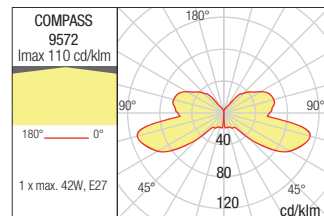

Dimension

Photometry

IP35

391

BOLLARD • STĂLPĂȘOR

Type	Code	Power	Socket	Input voltage	Input frequency
	9573	1 x max. 42W	E27	230V	50Hz

Dimension

Photometry