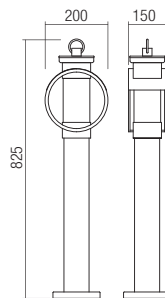

Dimension

Photometry

IP35

391

BOLLARD • STĂLPĂȘOR

Type	Code	Power	Socket	Input voltage	Input frequency
	9573	1 x max. 42W	E27	230V	50Hz

Dimension

Photometry

Compass

392

WALL LAMP • APLICĂ

Type	Code	Power	Socket	Input voltage	Input frequency
	9571	1 x max. 42W	E27	230V	50Hz

Dimension

Photometry