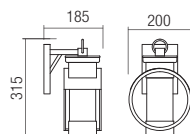

Dimension

Photometry

IP35

391

BOLLARD • STĂLPĂȘOR

Type	Code	Power	Socket	Input voltage	Input frequency
	9573	1 x max. 42W	E27	230V	50Hz

Dimension

Photometry

Compass

392

WALL LAMP • APLICĂ

Type	Code	Power	Socket	Input voltage	Input frequency
	9571	1 x max. 42W	E27	230V	50Hz

Dimension

Photometry