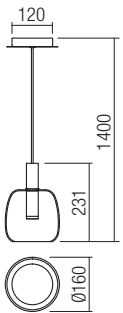

Led type	COB LED CREE 1 pc x 6,6W
Power	6,6W
Input	220V-240V, 50/60Hz
Color temperature	3000K
Lumen source	693 lm
Lumen system	470 lm
CRI	80
Not dimmable	⊗

CE IP20

01-1819

01-1820