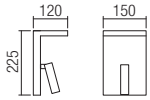

01-1499

Technical info

art. 01-1499 Sand White
art. 01-1500 Sand Black

Led type	EDISON SMD LED 2835 30 pcs x 0,2W + CREE POWER LED 1 pcs x 3W
Power	6W + 1 x 3W
Input	220-240V, 50/60Hz
Color temperature	3000K
Lumen source	735 lm + 180 lm
Lumen system	415 lm + 173 lm
Optic	120° + 35°
CRI	85
USB charging port	
Not dimmable	