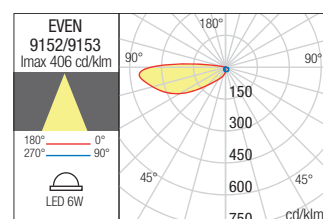

Dimension

Photometry

WALL LAMP • APLICĂ

Type	Code	Finishing	LED type	Input voltage	Power	Luminous Flux Source/system	CCT	CRI
	9148	MWH	SMD LED, 6 pcs.	220-240V	3W	288/160 lm	3000K	80
	9149	DG	SMD LED, 6 pcs.	220-240V	3W	288/160 lm	3000K	80