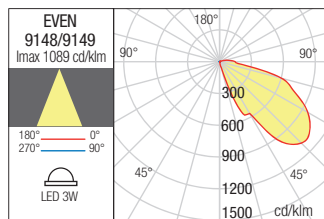

WALL LAMP • APLICĂ

Type	Code	Finishing	LED type	Input voltage	Power	Luminous Flux Source/system	CCT	CRI
	9148	MWH	SMD LED, 6 pcs.	220-240V	3W	288/160 lm	3000K	80
	9149	DG	SMD LED, 6 pcs.	220-240V	3W	288/160 lm	3000K	80

Dimension

Photometry