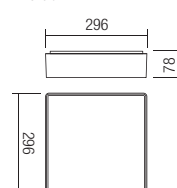

CEILING LAMP • PLAFONIERĂ

Type	Code	Finish
	90157	■ DG

LED type	Input voltage	Power	Luminous Flux Source/system	CCT	CRI
SMD LED 2835, 81 pcs.	220-240V	12W	1260/808 lm	● 3000K	80

Dimension

Photometry

CEILING LAMP • PLAFONIERĂ

Type	Code	Finish
	90158	■ DG

LED type	Input voltage	Power	Luminous Flux Source/system	CCT	CRI
SMD LED 2835, 81 pcs.	220-240V	16W	1643/954 lm	● 3000K	80

Dimension

Photometry