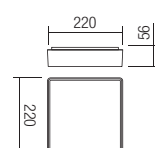

CEILING LAMP • PLAFONIERĂ

Type	Code	Finish
	90157	■ DG

LED type	Input voltage	Power	Luminous Flux Source/system	CCT	CRI
SMD LED 2835, 81 pcs.	220-240V	12W	1260/808 lm	● 3000K	80

Dimension

Photometry

CEILING LAMP • PLAFONIERĂ