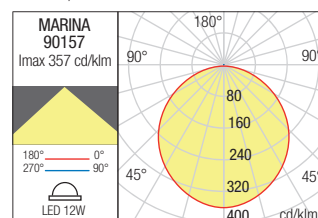

CEILING LAMP • PLAFONIERĂ

Type	Code	Finish
	90157	■ DG

LED type	Input voltage	Power	Luminous Flux Source/system	CCT	CRI
SMD LED 2835, 81 pcs.	220-240V	12W	1260/808 lm	● 3000K	80

Dimension

Photometry

CEILING LAMP • PLAFONIERĂ