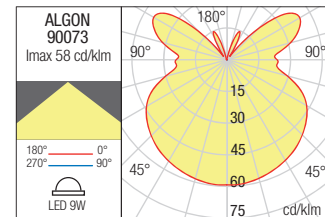

Type Code Finishing

90073 ■ DG

LED type	Input voltage	Power	Luminous Flux Source/system	CCT	CRI
SMD LED 2835, 21 pcs.	220-240V	9W	855/603 lm	● 3000K	80

Dimension

Photometry

243

BOLLARD • STĂLPIȘOR

Type Code Finishing