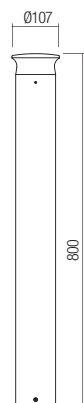

BOLLARD • STĂLPIȘOR

Type Code Finishing

90074 ■ DG

LED type	Input voltage	Power	Luminous Flux Source/system	CCT	CRI
SMD LED 2835, 21 pcs.	220-240V	9W	855/603 lm	● 3000K	80

Dimension