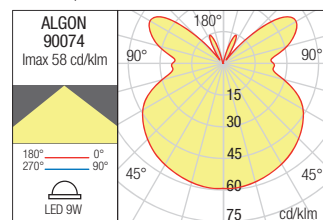

90074 ■ DG

LED type	Input voltage	Power	Luminous Flux Source/system	CCT	CRI
SMD LED 2835, 21 pcs.	220-240V	9W	855/603 lm	● 3000K	80

Dimension

Photometry

Algon

SMART MODELS FEATURES

TUYA APP

REDO APP