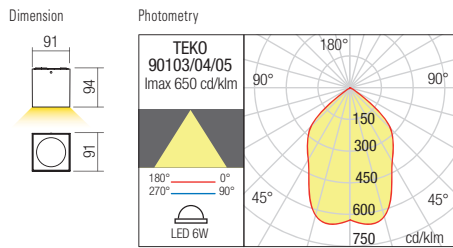

CEILING LAMP • PLAFONIERĂ

Type	Code	Finish
	90103	MWH
	90104	DG
	90105	DB

LED type	Input voltage	Power	Luminous Flux Source/system	CCT	Optics	CRI
COB LED, 1 pcs.	220-240V	6W	660/580 lm	3000K	70°	82