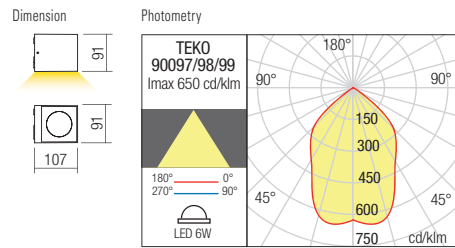

WALL LAMP • APLICĂ

Type	Code	Finish
	90097	MWH
	90098	DG
	90099	DB

LED type	Input voltage	Power	Luminous Flux Source/system	CCT	Optics	CRI
COB LED, 1 pcs.	220-240V	6W	660/580 lm	3000K	70°	82