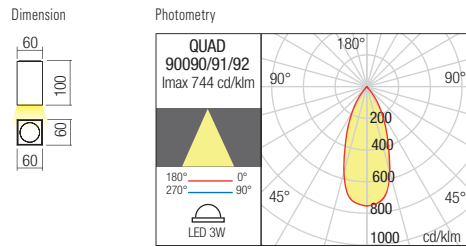

**WALL LAMP • APLICĂ**

Type	Code	Finish
	<b>90084</b>	MWH
	<b>90085</b>	DG
	<b>90086</b>	DB

LED type	Input voltage	Power	Luminous Flux Source/system	CCT	Optics	CRI
COB LED, 1 pcs.	220-240V	3W	360/280lm	3000K	40°	82