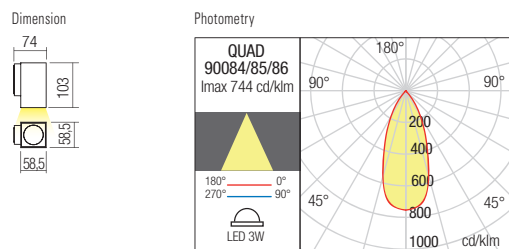

WALL LAMP • APLICĂ

Type	Code	Finish
	90084	MWH
	90085	DG
	90086	DB

LED type	Input voltage	Power	Luminous Flux Source/system	CCT	Optics	CRI
COB LED, 1 pcs.	220-240V	3W	360/280lm	3000K	40°	82