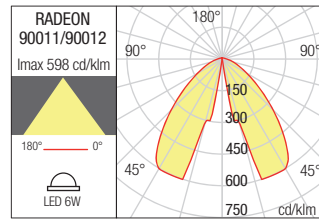

Dimension

Photometry