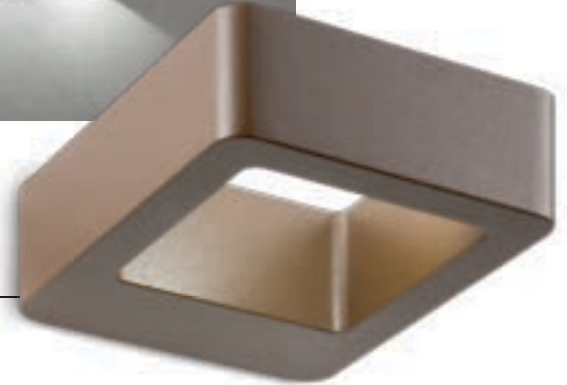

WALL LAMP • APLICĂ

Type Code Finishing

- **90011** ■ DG
- **90012** ■ DB

LED type	Input voltage	Power	Luminous Flux Source/system	CCT	Optics	CRI
COB LED OSRAM	220-240V	6W	723/408 lm	● 3000K	70°	85

Dimension

Photometry

BOLLARD • STĂLPIȘOR

Type Code Finishing

- **90013** ■ DG
- **90014** ■ DB

LED type	Input voltage	Power	Luminous Flux Source/system	CCT	Optics	CRI
COB LED EDISON	220-240V	9W	1265/688 lm	● 3000K	133°	85

Dimension

Photometry