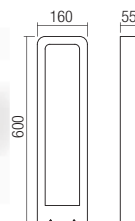

WALL LAMP • APLICĂ

Type Code Finishing

-  **90011** ■ DG
-  **90012** ■ DB

LED type	Input voltage	Power	Luminous Flux Source/system	CCT	Optics	CRI
COB LED OSRAM	220-240V	6W	723/408 lm	● 3000K	70°	85

Dimension

Photometry

BOLLARD • STĂLPIȘOR

Type Code Finishing

-  **90013** ■ DG
-  **90014** ■ DB

LED type	Input voltage	Power	Luminous Flux Source/system	CCT	Optics	CRI
COB LED EDISON	220-240V	9W	1265/688 lm	● 3000K	133°	85

Dimension

Photometry