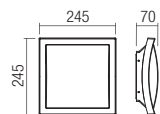

90007 ■ DG
90008 ■ DB

LED type	Input voltage	Power	Luminous Flux Source/system	CCT	CRI
SMD LED 2835 EPISTAR, 28 pcs.	220-240V	21W	1950/1260 lm	● 3000K	80

Dimension

Photometry