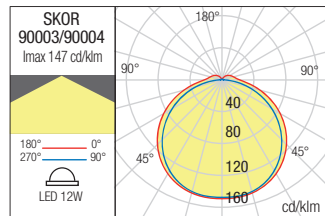

Type	Code	Finishing
	90003	■ DG
	90004	■ DB

LED type	Input voltage	Power	Luminous Flux Source/system	CCT	CRI
SMD LED 2835 EPISTAR, 14 pcs.	220-240V	12W	1161/750 lm	● 3000K	80

Dimension

Photometry

CEILING LAMP • PLAFONIERĂ