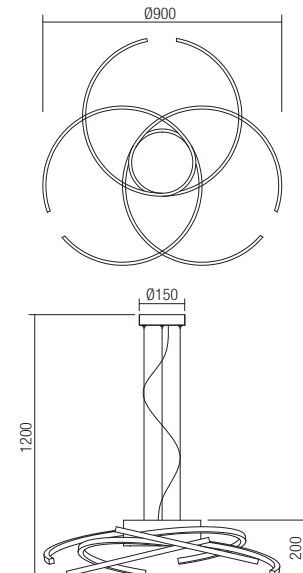

Led type	SMD LED 2835 792 pcs x 0,088W	
Power	75W	
Input	220V-240V, 50/60Hz	
Color temperature	3000K	4000K
Lumen source	9733 lm	10439 lm
Lumen system	5740 lm	6050 lm
CRI	80	
Dimmable (3 step)	☉	

CE IP20