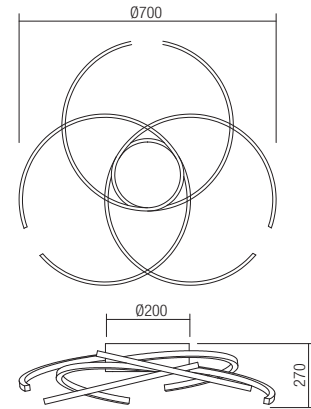

Led type	SMD LED 2835 432 pcs x 0,10W	
Power	40W	
Input	220V-240V, 50/60Hz	
Color temperature	3000K	4000K
Lumen source	5230 lm	6151 lm
Lumen system	3645 lm	3827 lm
CRI	80	
Dimmable (3 step)	☉	

CE IP20

- art. **01-1801 Sand White 3000K**
- art. **01-1802 Bronze 3000K**
- art. **01-1863 Sand White 4000K**
- art. **01-1864 Bronze 4000K**