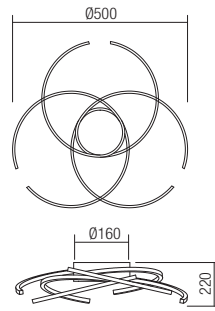

Led type	SMD LED 2835 432 pcs x 0,10W	
Power	40W	
Input	220V-240V, 50/60Hz	
Color temperature	3000K	4000K
Lumen source	5230 lm	6151 lm
Lumen system	3645 lm	3827 lm
CRI	80	
Dimmable (3 step)	☉	

CE IP20

- art. **01-1801 Sand White 3000K**
- art. **01-1802 Bronze 3000K**
- art. **01-1863 Sand White 4000K**
- art. **01-1864 Bronze 4000K**