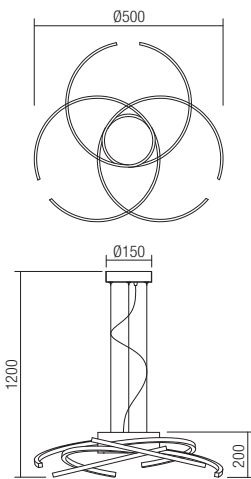

- art. **01-1799 Sand White 3000K**
- art. **01-1800 Bronze 3000K**
- art. **01-1861 Sand White 4000K**
- art. **01-1862 Bronze 4000K**

Led type	SMD LED 2835 432 pcs x 0,10W	
Power	40W	
Input	220V-240V, 50/60Hz	
Color temperature	3000K	4000K
Lumen source	5230 lm	6151 lm
Lumen system	3645 lm	3827 lm
CRI	80	
Dimmable (3 step)	☉	

CE IP20

- art. **01-1801 Sand White 3000K**
- art. **01-1802 Bronze 3000K**
- art. **01-1863 Sand White 4000K**
- art. **01-1864 Bronze 4000K**

Led type	SMD LED 2835 612 pcs x 0,095W	
Power	62W	
Input	220V-240V, 50/60Hz	
Color temperature	3000K	4000K
Lumen source	7538 lm	7978 lm
Lumen system	4860 lm	5127 lm
CRI	80	
Dimmable (3 step)	☉	

CE IP20

- art. **01-1803 Sand White 3000K**
- art. **01-1804 Bronze 3000K**
- art. **01-1865 Sand White 4000K**
- art. **01-1866 Bronze 4000K**

Led type	SMD LED 2835 432 pcs x 0,10W	
Power	40W	
Input	220V-240V, 50/60Hz	
Color temperature	3000K	4000K
Lumen source	5230 lm	6151 lm
Lumen system	3645 lm	3827 lm
CRI	80	
Dimmable (3 step)	☉	

CE IP20

- art. **01-1805 Sand White 3000K**
- art. **01-1806 Bronze 3000K**
- art. **01-1867 Sand White 4000K**
- art. **01-1868 Bronze 4000K**

Led type	SMD LED 2835 612 pcs x 0,095W	
Power	62W	
Input	220V-240V, 50/60Hz	
Color temperature	3000K	4000K
Lumen source	7538 lm	7978 lm
Lumen system	4860 lm	5127 lm
CRI	80	
Dimmable (3 step)	☉	

CE IP20

- art. **01-1811 Sand White 3000K**
- art. **01-1812 Bronze 3000K**
- art. **01-1869 Sand White 4000K**
- art. **01-1870 Bronze 4000K**

Led type	SMD LED 2835 792 pcs x 0,088W	
Power	75W	
Input	220V-240V, 50/60Hz	
Color temperature	3000K	4000K
Lumen source	9733 lm	10439 lm
Lumen system	5740 lm	6050 lm
CRI	80	
Dimmable (3 step)	☉	

CE IP20