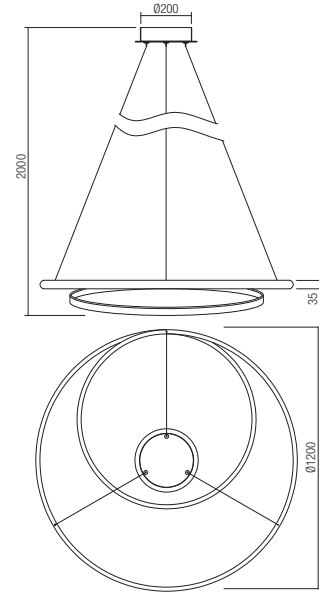

Led type	SMD LED 2835 456 pcs x 0,087W	
Power	35W	
Input	220V-240V, 50/60Hz	
Color temperature	3000K	4000K
Lumen source	4678 lm	5009 lm
Lumen system	2900 lm	3106 lm
CRI	80	
Dimmable (3 step)	☉	

CE IP20

- art. 01-1880 Mat White 3000K
- art. 01-1881 Bronze 3000K
- art. 01-1892 Mat White 4000K
- art. 01-1893 Bronze 4000K