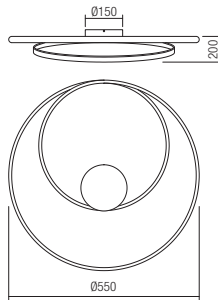

Led type	SMD LED 2835 240 pcs x 0,10W	
Power	27W	
Input	220V-240V, 50/60Hz	
Color temperature	3000K	4000K
Lumen source	3409 lm	3744 lm
Lumen system	2114 lm	2321 lm
CRI	80	
Dimmable (3 step)	☑	

CE IP20

- art. 01-1791 Mat White 3000K
- art. 01-1792 Bronze 3000K
- art. 01-1886 Mat White 4000K
- art. 01-1887 Bronze 4000K