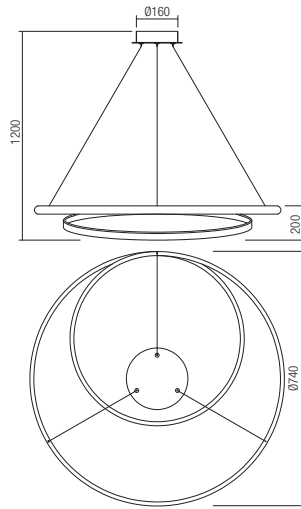

Led type	SMD LED 2835 336 pcs x 0,089W	
Power	29W	
Input	220V-240V, 50/60Hz	
Color temperature	3000K	4000K
Lumen source	3945 lm	4175 lm
Lumen system	2446 lm	2589 lm
CRI	80	
Dimmable (3 step)	☉	

CE IP20

- art. 01-1795 Mat White 3000K
- art. 01-1796 Bronze 3000K
- art. 01-1890 Mat White 4000K
- art. 01-1891 Bronze 4000K