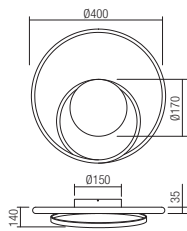

Led type	SMD LED 2835 240 pcs x 0,10W	
Power	27W	
Input	220V-240V, 50/60Hz	
Color temperature	3000K	4000K
Lumen source	3409 lm	3744 lm
Lumen system	2114 lm	2321 lm
CRI	80	
Dimmable (3 step)	☑	

CE IP20

- art. 01-1791 Mat White 3000K
- art. 01-1792 Bronze 3000K
- art. 01-1886 Mat White 4000K
- art. 01-1887 Bronze 4000K