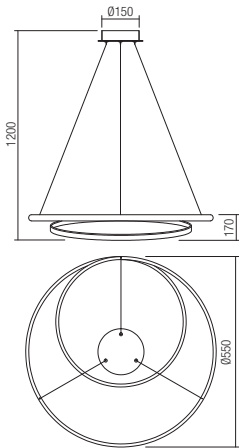

- art. 01-1793 Mat White 3000K
- art. 01-1794 Bronze 3000K
- art. 01-1888 Mat White 4000K
- art. 01-1889 Bronze 4000K