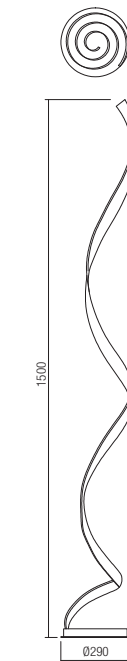

Led type	SMD LED 2835 288 pcs x 0,083W	
Power	25W	
Input	220V-240V, 50/60Hz	
Color temperature	3000K	4000K
Lumen source	3189 lm	3397 lm
Lumen system	1977 lm	2106 lm
CRI	80	
Dimmable	☑	

CE IP20