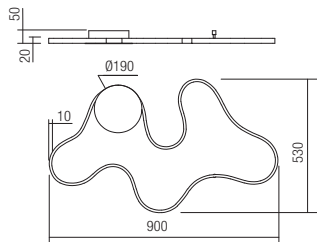

art. 01-1787 3000K
art. 01-1872 4000K

Led type	SMD LED 2835 168 pcs x 0,09W	
Power	10,5W	
Input	220V-240V, 50/60Hz	
Color temperature	3000K	4000K
Lumen source	1550 lm	1596 lm
Lumen system	961 lm	990 lm
CRI	80	
Not dimmable	☒	

CE IP20

Led type	SMD LED 2835 336 pcs x 0,09W	
Power	29W	
Input	220V-240V, 50/60Hz	
Color temperature	3000K	4000K
Lumen source	3945 lm	4175 lm
Lumen system	2446 lm	2589 lm
CRI	80	
Dimmable (3 step)	☑	

CE IP20

Led type	SMD LED 2835 504 pcs x 0,08W	
Power	43W	
Input	220V-240V, 50/60Hz	
Color temperature	3000K	4000K
Lumen source	5402 lm	5849 lm
Lumen system	3349 lm	3626 lm
CRI	80	
Dimmable (3 step)	☑	

CE IP20