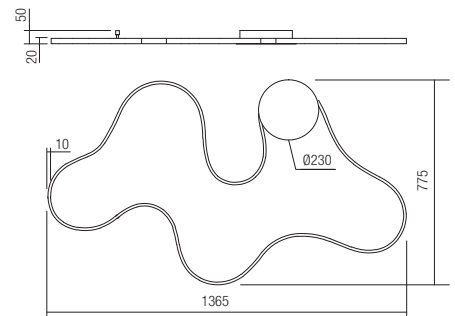

01-1786

art. 01-1786 3000K
art. 01-1871 4000K

art. 01-1787 3000K
art. 01-1872 4000K

art. 01-1788 3000K
art. 01-1873 4000K

Led type	SMD LED 2835 168 pcs x 0,09W	
Power	10,5W	
Input	220V-240V, 50/60Hz	
Color temperature	3000K	4000K
Lumen source	1550 lm	1596 lm
Lumen system	961 lm	990 lm
CRI	80	
Not dimmable	☒	