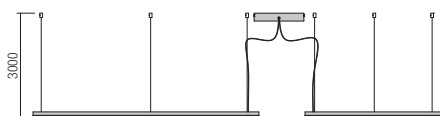

Led type	SMD LED 2835 270 pcs x 0,15W + 456 pcs x 0,14W	
Power	40,5W+68W	
Input	220V-240V, 50/60Hz	
Color temperature	3000K	4000K
Lumen source	13934 lm	14627 lm
Lumen system	9142 lm	9468 lm
CRI	80	
Dimmable TRIAC		

Led type	SMD LED 2835 270 pcs x 0,15W + 360 pcs x 0,15W + 456 pcs x 0,14W	
Power	40,5W+55W+68W	
Input	220V-240V, 50/60Hz	
Color temperature	3000K	4000K
Lumen source	21146 lm	19840 lm
Lumen system	13967 lm	14556 lm
CRI	80	
Dimmable TRIAC		

CE IP20

CE IP20