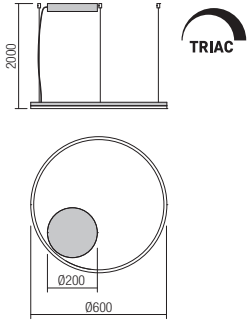

Direct light emission

- art. 01-1710 Sand White 3000K
- art. 01-1711 Bronze 3000K
- art. 01-1948 Sand Black 3000K
- art. 01-1912 Sand White 4000K
- art. 01-1913 Bronze 4000K
- art. 01-1961 Sand Black 4000K