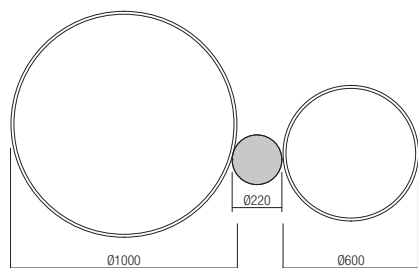

Led type	SMD LED 2835 270 pcs x 0,15W + 456 pcs x 0,14W	
Power	40,5W+68W	
Input	220V-240V, 50/60Hz	
Color temperature	3000K	4000K
Lumen source	13934 lm	14627 lm
Lumen system	9142 lm	9468 lm
CRI	80	
Dimmable TRIAC		

Led type	SMD LED 2835 270 pcs x 0,15W + 360 pcs x 0,15W + 456 pcs x 0,14W	
Power	40,5W+55W+68W	
Input	220V-240V, 50/60Hz	
Color temperature	3000K	4000K
Lumen source	21146 lm	19840 lm
Lumen system	13967 lm	14556 lm
CRI	80	
Dimmable TRIAC		

CE IP20

CE IP20