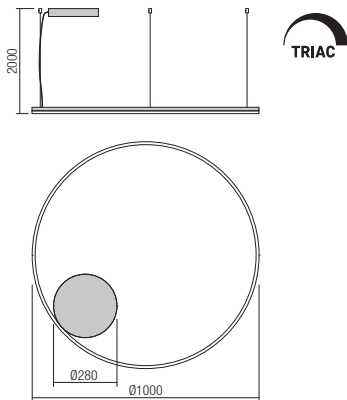

Led type	SMD LED 2835 270 pcs x 0,15W	
Power	40,5W	
Input	220V-240V, 50/60Hz	
Color temperature	3000K	4000K
Lumen source	5193 lm	5478 lm
Lumen system	3568 lm	3755 lm
CRI	80	
Dimmable TRIAC	☉	

Led type	SMD LED 2835 360 pcs x 0,15W	
Power	55W	
Input	220V-240V, 50/60Hz	
Color temperature	3000K	4000K
Lumen source	7212 lm	7554 lm
Lumen system	4853 lm	5088 lm
CRI	80	
Dimmable TRIAC	☉	

CE IP20

CE IP20

- art. 01-1714 Sand White 3000K
- art. 01-1715 Bronze 3000K
- art. 01-1950 Sand Black 3000K
- art. 01-1916 Sand White 4000K
- art. 01-1917 Bronze 4000K
- art. 01-1963 Sand Black 4000K