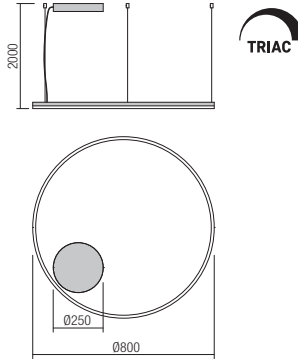

- art. 01-1712 Sand White 3000K
- art. 01-1713 Bronze 3000K
- art. 01-1949 Sand Black 3000K
- art. 01-1914 Sand White 4000K
- art. 01-1915 Bronze 4000K
- art. 01-1962 Sand Black 4000K