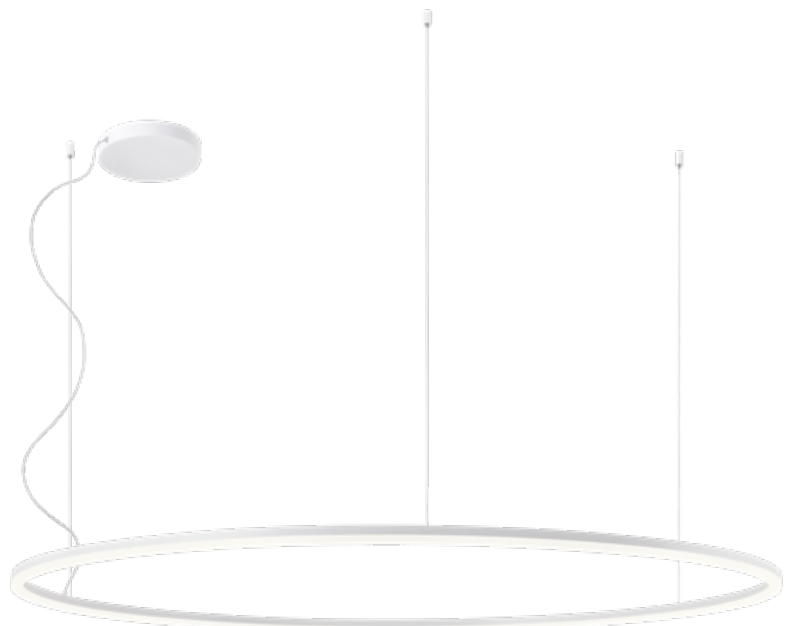

Orbit

Series of light fixtures for interior equipped with SMD LEDs, structure of aluminum and metal painted in sand white, sand black or with bronze finish, diffusers of satin white acrylic.

01-2250

Orbit

Orbit Suspensions

Single circles

Ø60cm

Ø80cm

Ø100cm

Ø120cm

Ø150cm

Direct light emission