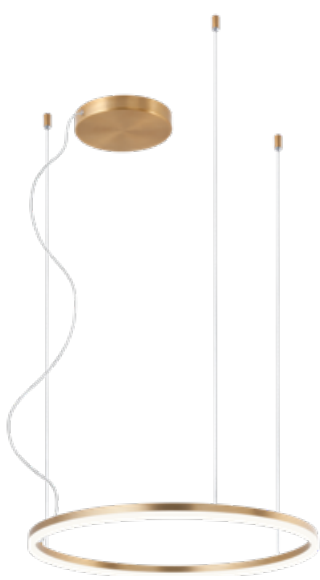

Orbit

Series of light fixtures for interior equipped with SMD LEDs, structure of aluminum and metal painted in sand white, sand black or with bronze finish, diffusers of satin white acrylic.

01-2250

Orbit

Orbit Suspensions

Single circles

Ø60cm

Ø80cm

Ø100cm

Ø120cm

Ø150cm

Direct light emission