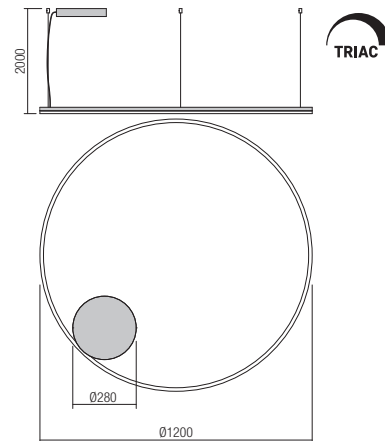

- art. 01-1716 Sand White 3000K
- art. 01-1717 Bronze 3000K
- art. 01-1951 Sand Black 3000K
- art. 01-1918 Sand White 4000K
- art. 01-1919 Bronze 4000K
- art. 01-1964 Sand Black 4000K

Led type	SMD LED 2835 456 pcs x 0,14W	
Power	68W	
Input	220V-240V, 50/60Hz	
Color temperature	3000K	4000K
Lumen source	8741 lm	9167 lm
Lumen system	5465 lm	5713 lm
CRI	80	
Dimmable TRIAC	☉	

Led type	SMD LED 2835 576 pcs x 0,14W	
Power	76W	
Input	220V-240V, 50/60Hz	
Color temperature	3000K	4000K
Lumen source	9761 lm	10227 lm
Lumen system	6805 lm	7159 lm
CRI	80	
Dimmable TRIAC	☉	

CE IP20

CE IP20