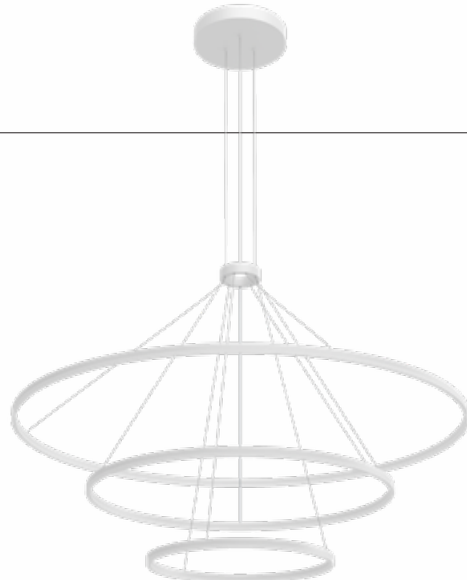

Orbit

01-2243

01-2245

01-2250

Ø1200
Ø800
Ø400

Ø1500
Ø1000
Ø600

Ø600
Ø1000
Ø1500
Ø1000
Ø600