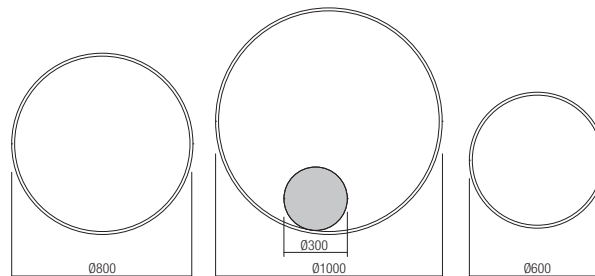

- art. 01-1720 Sand White 3000K
- art. 01-1721 Bronze 3000K
- art. 01-1953 Sand Black 3000K
- art. 01-1922 Sand White 4000K
- art. 01-1923 Bronze 4000K
- art. 01-1966 Sand Black 4000K

- art. 01-1722 Sand White 3000K
- art. 01-1723 Bronze 3000K
- art. 01-1954 Sand Black 3000K
- art. 01-1924 Sand White 4000K
- art. 01-1925 Bronze 4000K
- art. 01-1967 Sand Black 4000K