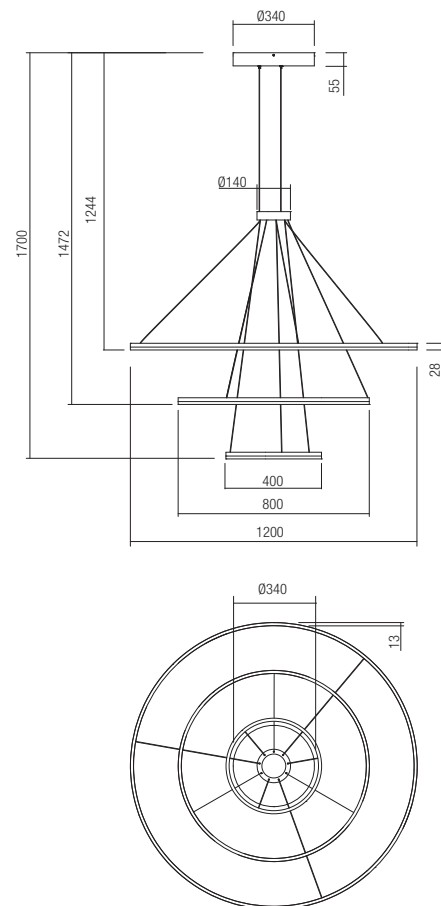

Led type	SMD LED 2835 1032 pcs x 0,15W	
Power	151W	
Input	220V-240V, 50/60Hz	
Color temperature	3000K	4000K
Lumen source	17395 lm	18199 lm
Lumen system	11298 lm	11812 lm
CRI	80	
Dimmable TRIAC	☉	

CE  IP20