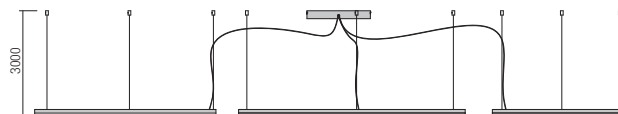

Led type	SMD LED 2835 270 pcs x 0,15W + 456 pcs x 0,14W	
Power	40,5W+68W	
Input	220V-240V, 50/60Hz	
Color temperature	3000K	4000K
Lumen source	13934 lm	14627 lm
Lumen system	9142 lm	9468 lm
CRI	80	
Dimmable TRIAC		

Led type	SMD LED 2835 270 pcs x 0,15W + 360 pcs x 0,15W + 456 pcs x 0,14W	
Power	40,5W+55W+68W	
Input	220V-240V, 50/60Hz	
Color temperature	3000K	4000K
Lumen source	21146 lm	19840 lm
Lumen system	13967 lm	14556 lm
CRI	80	
Dimmable TRIAC		

CE IP20

CE IP20