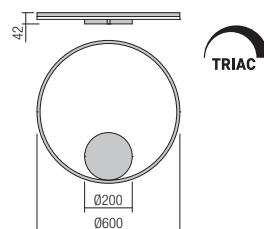

Led type	SMD LED 2835 270 pcs x 0,16W	
Power	44W	
Input	220V-240V, 50/60Hz	
Color temperature	3000K	4000K
Lumen source	5803 lm	6084 lm
Lumen system	3722 lm	3915 lm
CRI	80	
Dimmable TRIAC	☉	

CE IP20

- art. 01-1708 Sand White 3000K
- art. 01-1709 Bronze 3000K
- art. 01-1947 Sand Black 3000K
- art. 01-1910 Sand White 4000K
- art. 01-1911 Bronze 4000K
- art. 01-1960 Sand Black 4000K