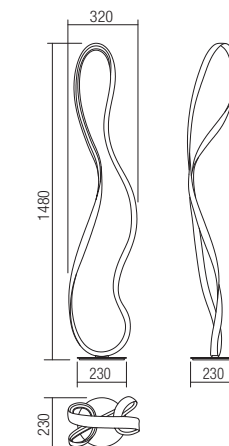

Led type	SMD LED 378 pcs x 0.13W
Power	43W
Input	220-240V, 50/60Hz
Color temperature	4000K
Lumen source	5780 lm
Lumen system	3129 lm
CRI	85
Dimmable (3 step)	☑

CE IP20

art. 01-1532 Sand White
art. 01-2094 Sand Black