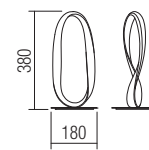

Led type	SMD LED 114 pcs x 0.11W
Power	11,6W
Input	220-240V, 50/60Hz
Color temperature	4000K
Lumen source	1380 lm
Lumen system	808 lm
CRI	85
Dimmable	☑

CE IP20

art. 01-1530 Sand White
art. 01-2091 Sand Black