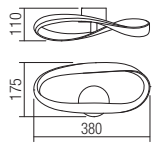

Led type	SMD LED 114 pcs x 0.11W
Power	11,5W
Input	220-240V, 50/60Hz
Color temperature	3000K
Lumen source	1350 lm
Lumen system	762 lm
CRI	85
Not dimmable	☒

CE IP20

art. 01-1414 Sand White
art. 01-2084 Sand Black