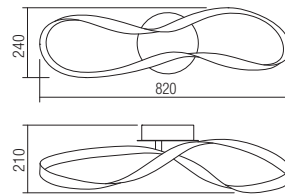

Led type	SMD LED 114 pcs x 0.11W
Power	11,5W
Input	220-240V, 50/60Hz
Color temperature	3000K
Lumen source	1350 lm
Lumen system	762 lm
CRI	85
Not dimmable	☒

CE IP20

art. 01-1414 Sand White
art. 01-2084 Sand Black