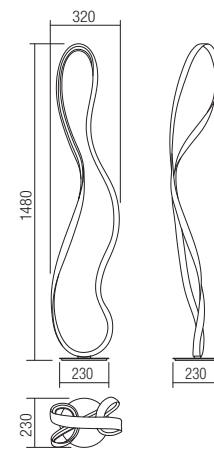

Led type	SMD LED 402 pcs x 0.09W
Power	34,5W
Input	220-240V, 50/60Hz
Color temperature	3000K
Lumen source	3900 lm
Lumen system	2256 lm
CRI	85
Dimmable	☑

CE IP20