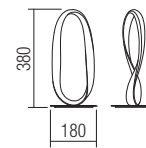

Led type	SMD LED 114 pcs x 0.11W
Power	11,6W
Input	220-240V, 50/60Hz
Color temperature	3000K
Lumen source	1250 lm
Lumen system	762 lm
CRI	85
Dimmable	☑

CE IP20

art. 01-1415 Sand White
art. 01-2085 Sand Black