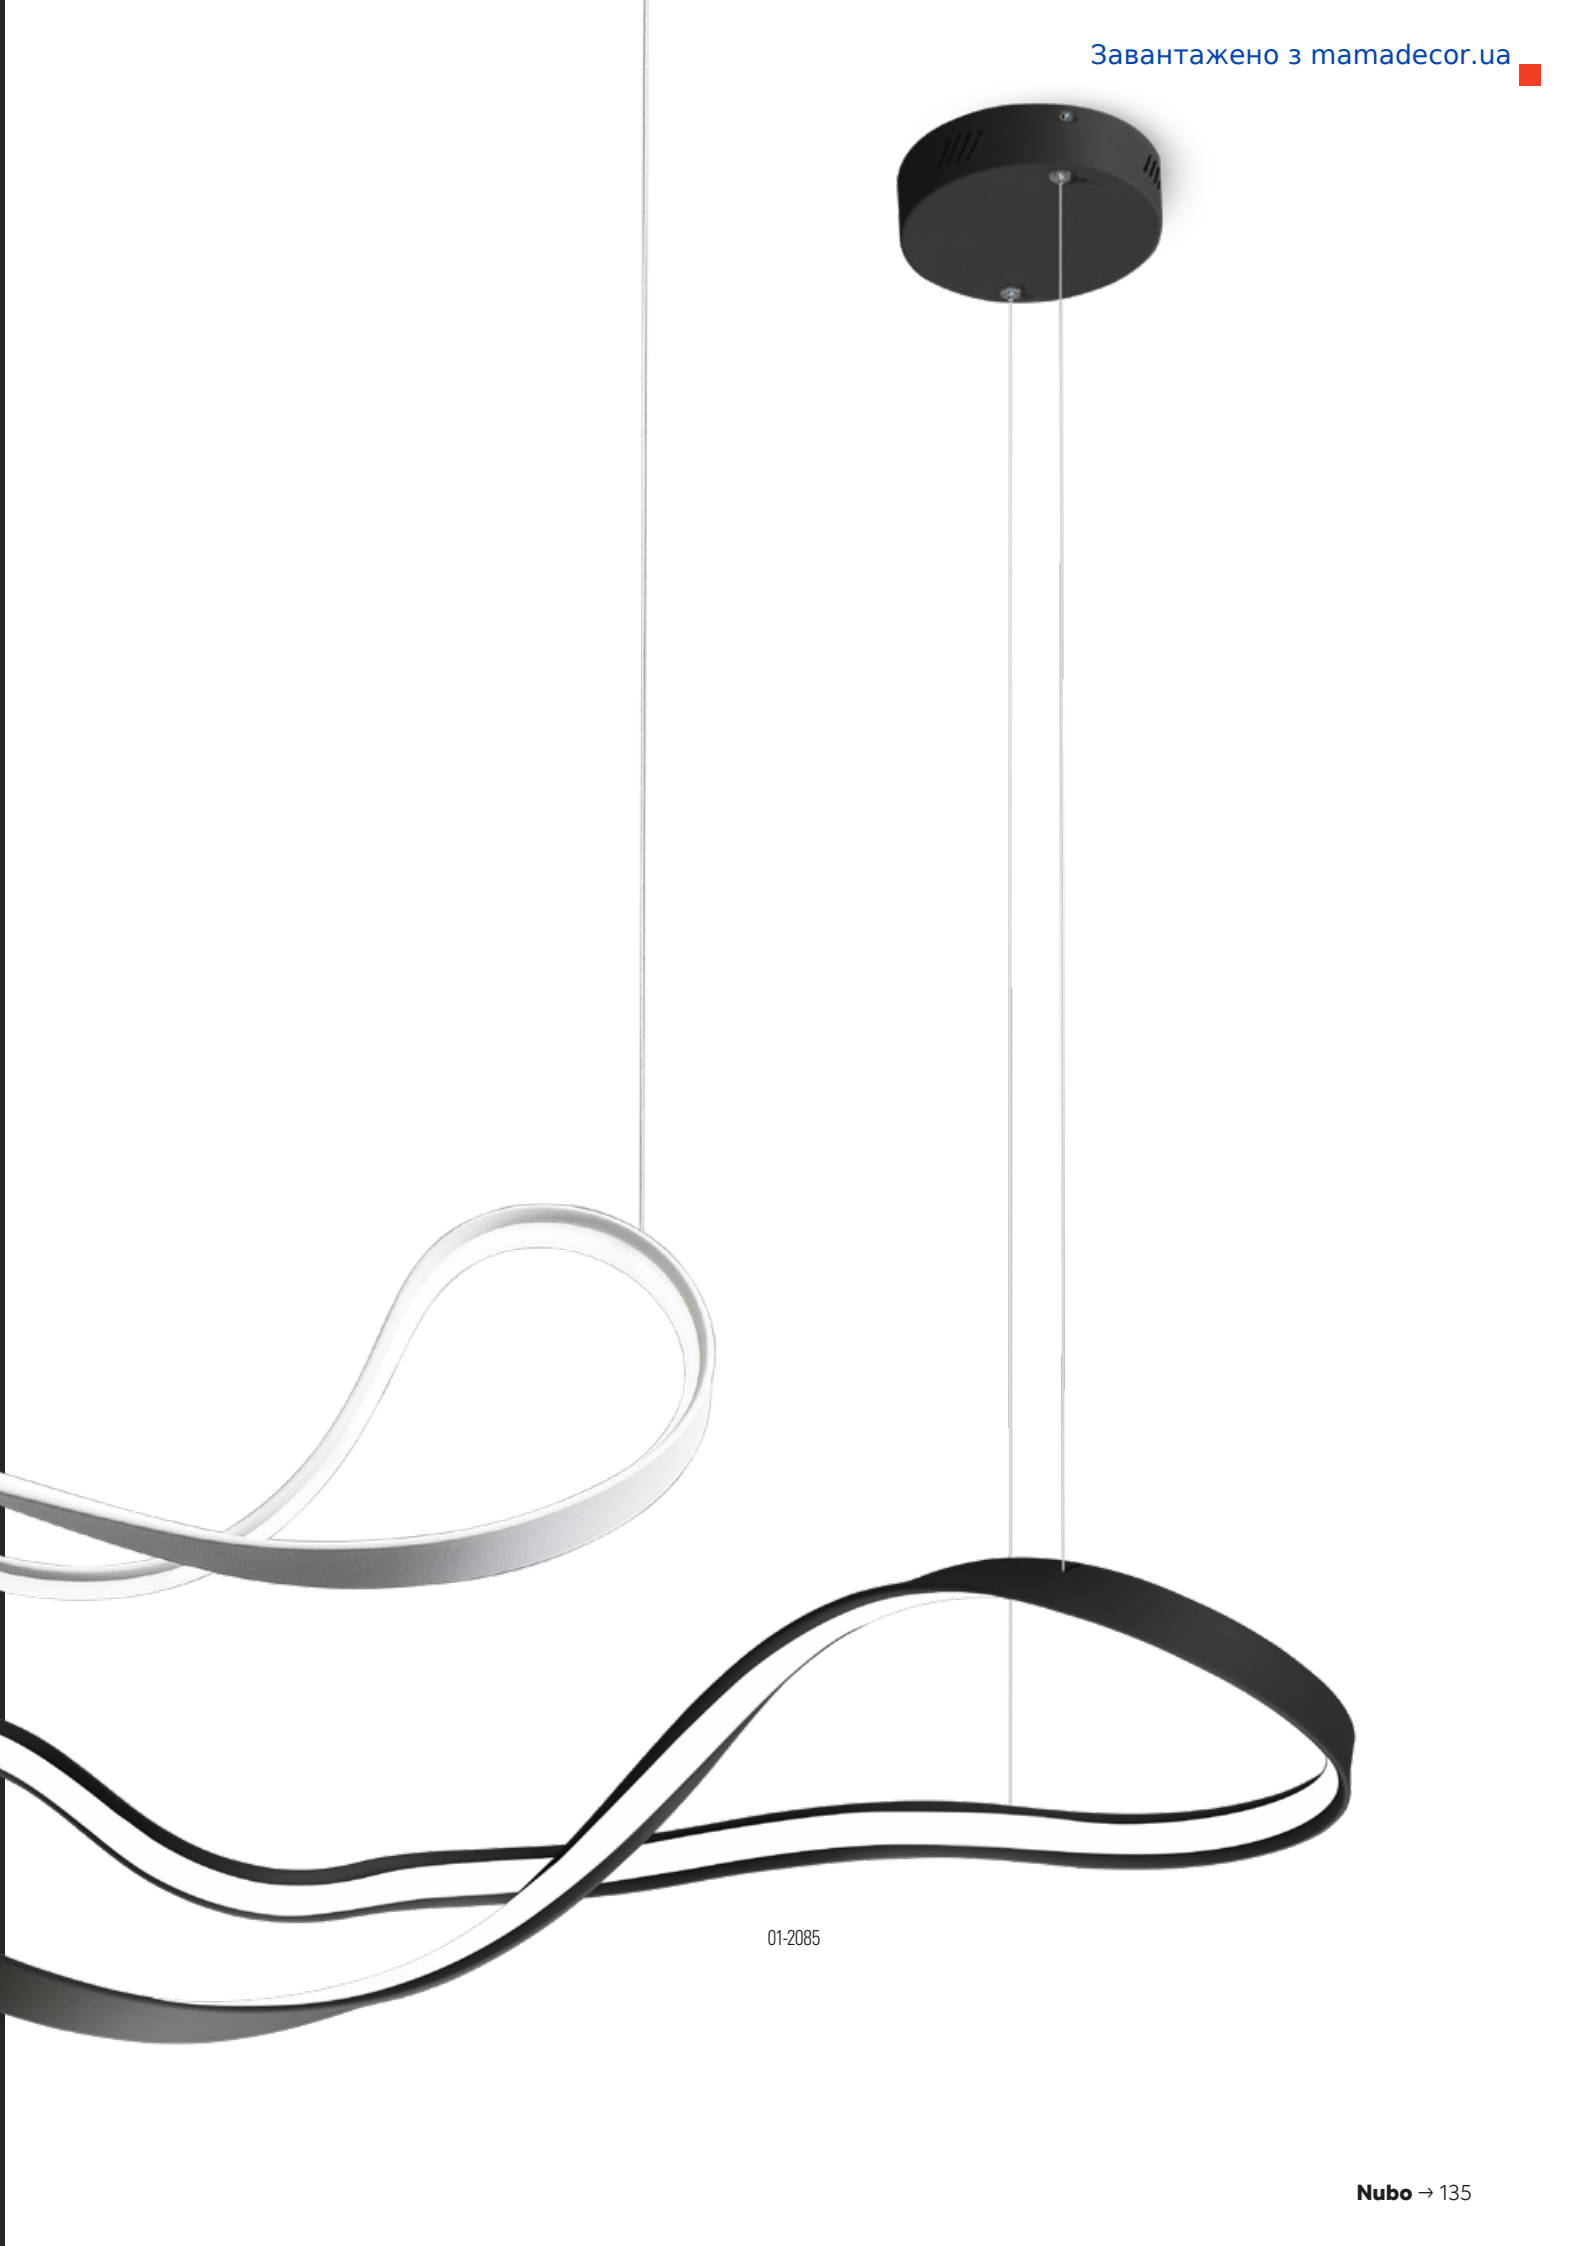

Nubo

01-1416

*Series of interior lighting fixtures
equipped with SMD LEDs, aluminium
and metal structure electrostatically
painted in sand white or sand black,
diffuser of opal white silicone.*

Nubo

01-1416