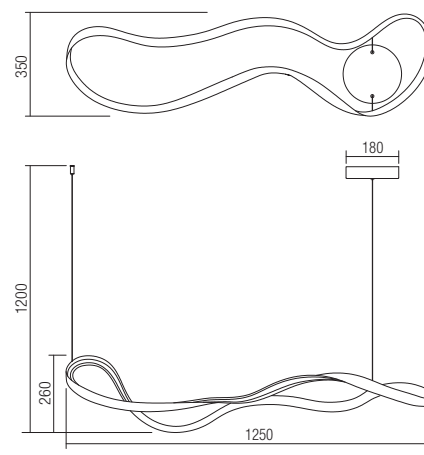

Led type	SMD LED 378 pcs x 0.13W
Power	43W
Input	220-240V, 50/60Hz
Color temperature	4000K
Lumen source	5780 lm
Lumen system	3129 lm
CRI	85
Dimmable (3 step)	☑

CE IP20

art. 01-1532 Sand White
art. 01-2094 Sand Black