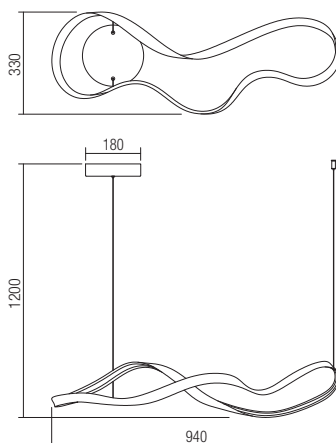

Led type	SMD LED 300 pcs x 0.13W
Power	34,5W
Input	220-240V, 50/60Hz
Color temperature	3000K
Lumen source	4300 lm
Lumen system	2356 lm
CRI	85
Dimmable (3 step)	☑

CE IP20

art. 01-1416 Sand White
art. 01-2086 Sand Black