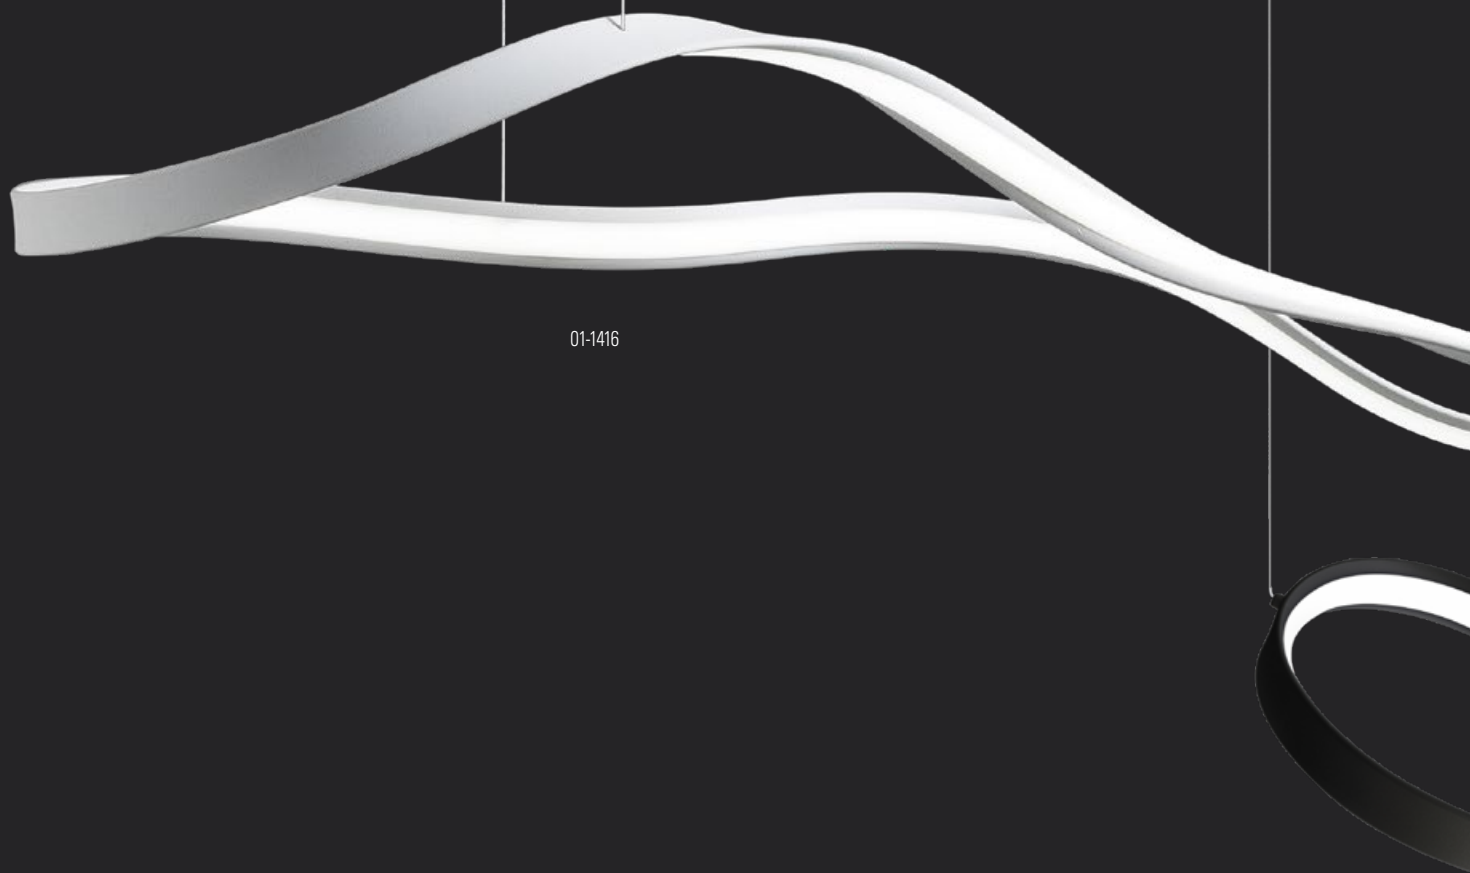

Nubo

01-1416

*Series of interior lighting fixtures
equipped with SMD LEDs, aluminium
and metal structure electrostatically
painted in sand white or sand black,
diffuser of opal white silicone.*

Nubo

01-1416