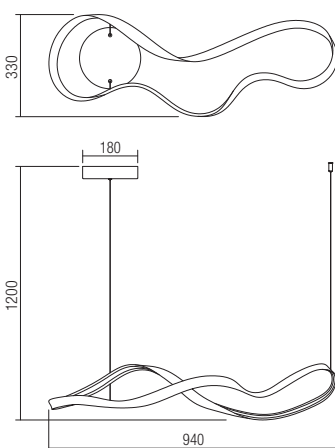

Led type	SMD LED 300 pcs x 0.13W
Power	34,5W
Input	220-240V, 50/60Hz
Color temperature	4000K
Lumen source	4450 lm
Lumen system	2498 lm
CRI	85
Dimmable (3 step)	☑

CE IP20

art. 01-1531 Sand White
art. 01-2092 Sand Black