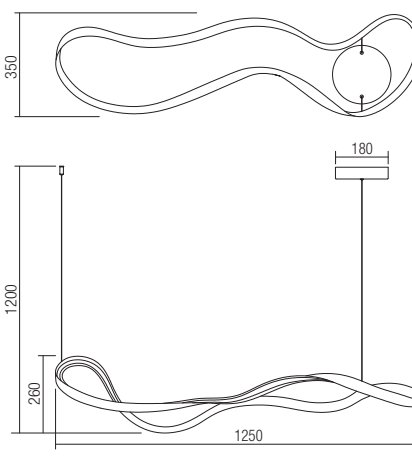

Led type	SMD LED 378 pcs x 0.13W
Power	43W
Input	220-240V, 50/60Hz
Color temperature	3000K
Lumen source	5600 lm
Lumen system	2980 lm
CRI	85
Dimmable (3 step)	☑

CE IP20

art. 01-1417 Sand White
art. 01-2088 Sand Black