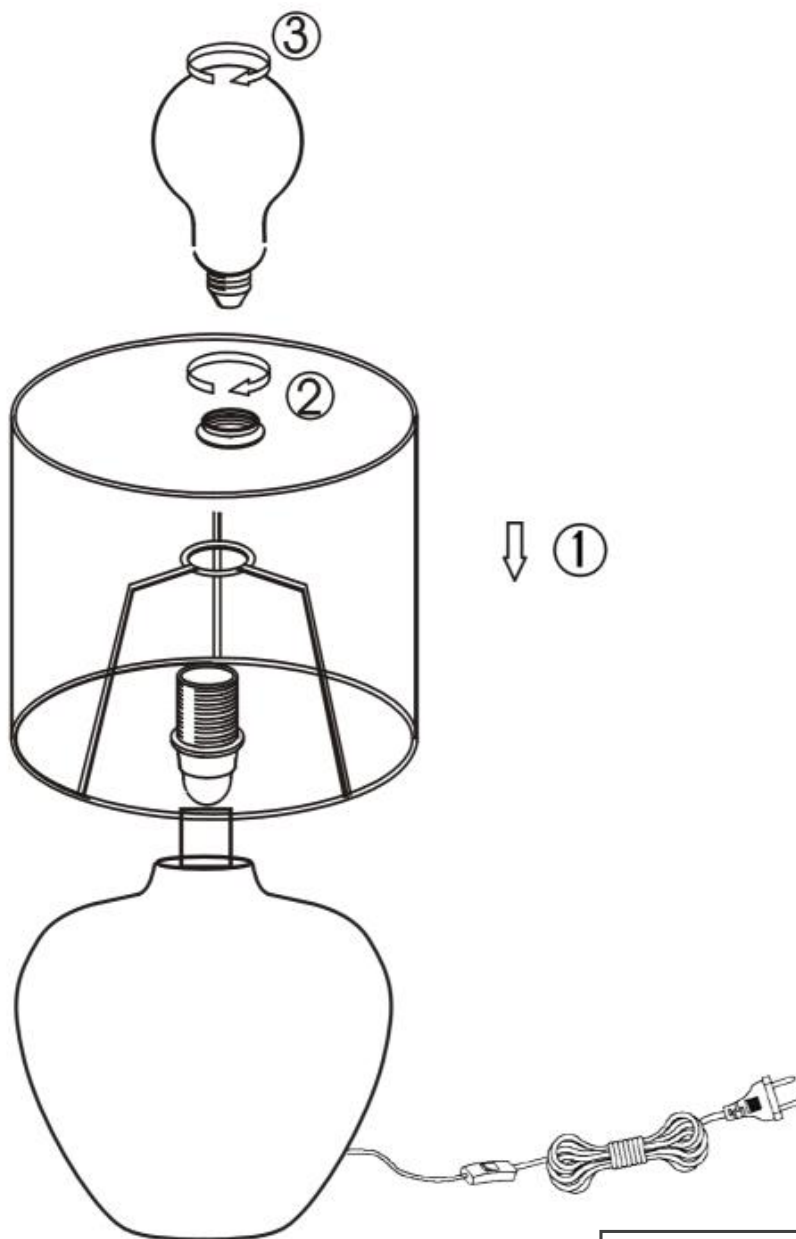

Developed in Germany by  
Made in PRC

REV 2.3

**230V~ 50Hz**  
**1 x E27 max.60W**

**reality-leuchten.de/**  
**R50953811**