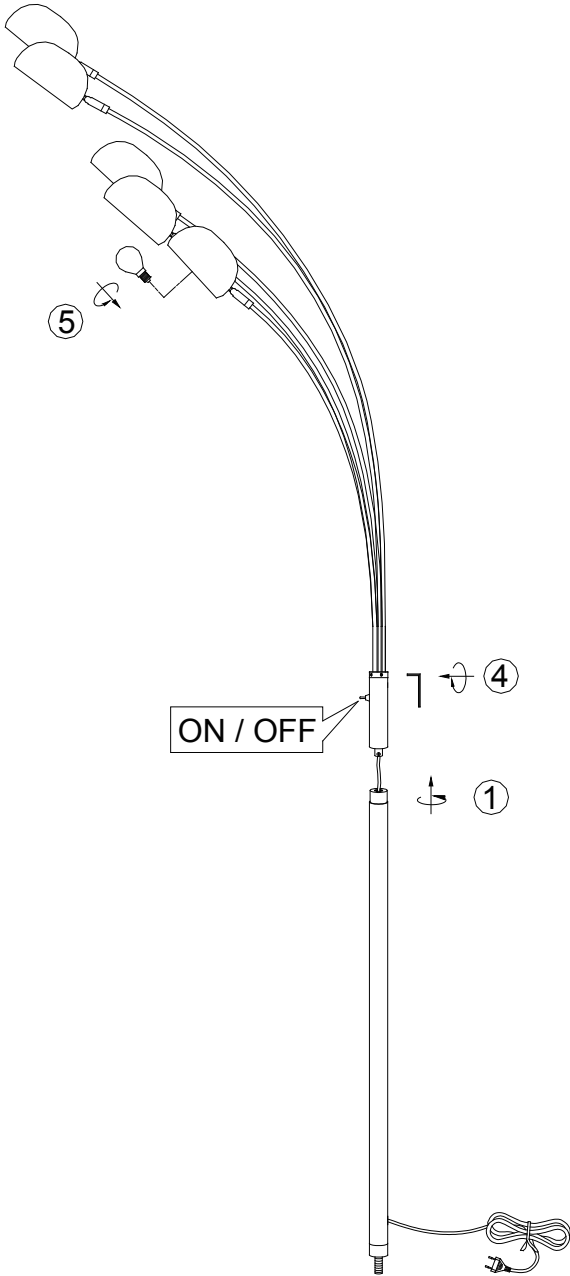

(SR) UPOZORENJE!

Prije početka montaže, pažljivo pročitajte sigurnosne upute!

ON / OFF

230V ~ 50Hz, 5 x E14/ max. 10W

Information box containing a person icon with a question mark, a computer monitor icon with an information 'i' symbol, and the website 'reality-leuchten.de/R46155067'.