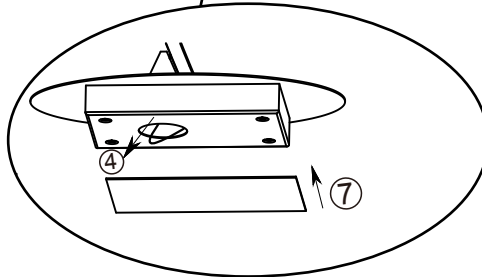

230V~50Hz LED 11W

**reality-leuchten.de/
R42791105**