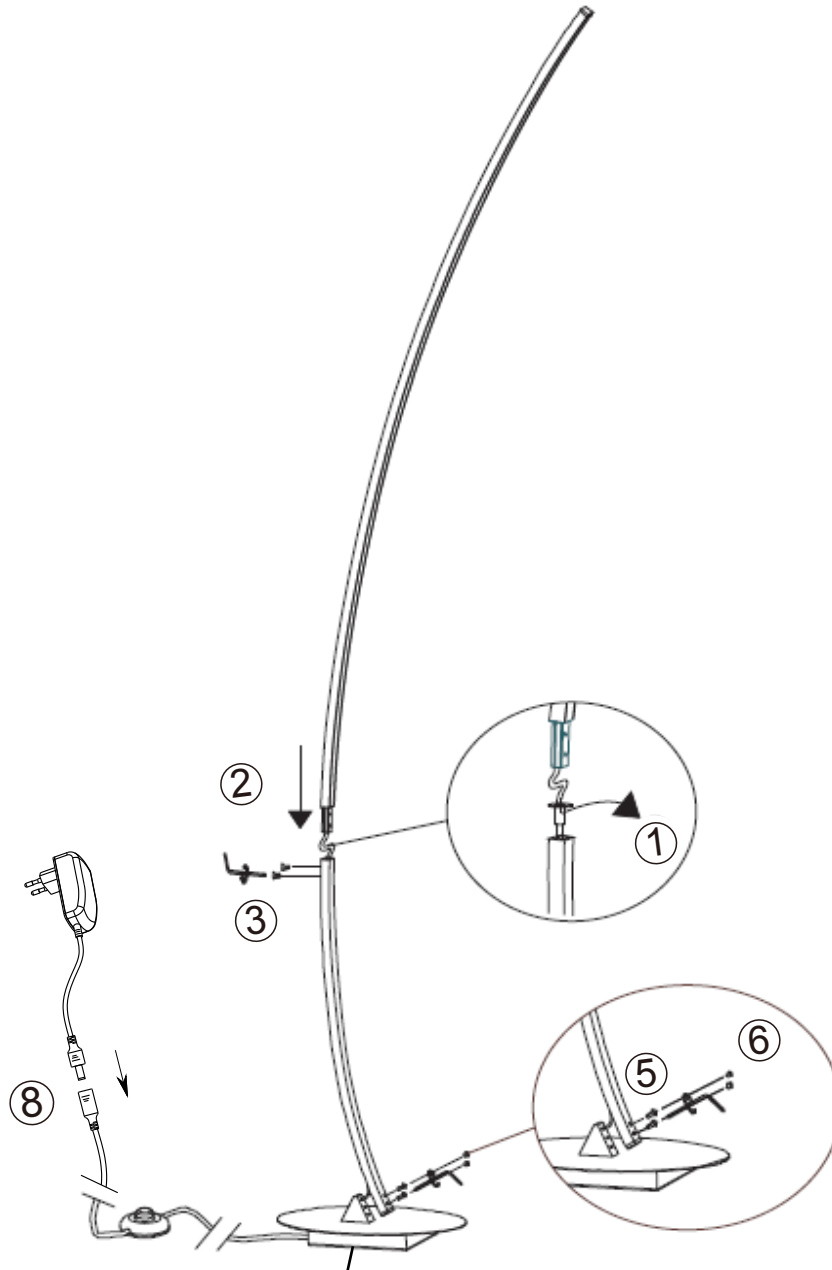

Developed in Germany by
Made in PRC

REV 2.3

230V~50Hz LED 11W

**reality-leuchten.de/
R42791105**